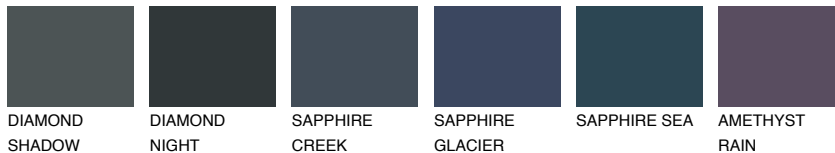

COLOUR DETAILS

TASMANIA5 TS5

☀️ 22% **TSR 20%**

Matching colours

COLOURS

INTENSE

For more information on plasters and paints, go to www.ceresit.ee

*The presented colours refer to plasters and paints offered by Ceresit. Due to the use of digital techniques, the presented colours might not represent the original ones, thus they cannot be considered as a reliable colour presentation. We recommend checking the authentic colour samples.