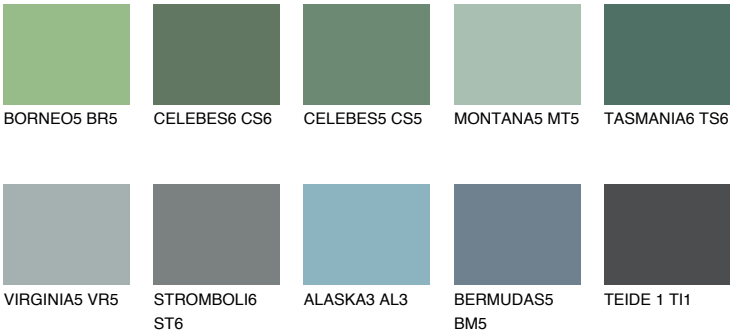

TASMANIA5 TS5

☀️ 22% **TSR 20%**

Matching colours

COLOURS

INTENSE

For more information on plasters and paints, go to www.ceresit.ee

*The presented colours refer to plasters and paints offered by Ceresit. Due to the use of digital techniques, the presented colours might not represent the original ones, thus they cannot be considered as a reliable colour presentation. We recommend checking the authentic colour samples.