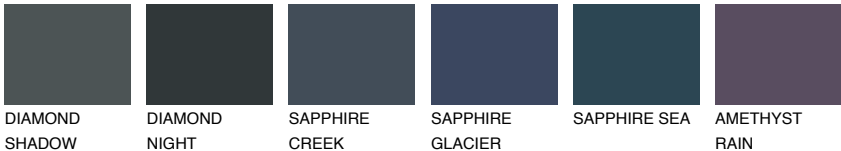

TASMANIA5 TS5

☀️ 22% **TSR 20%**

Matching colours

COLOURS

INTENSE

For more information on plasters and paints, go to www.ceresit.ee

*The presented colours refer to plasters and paints offered by Ceresit. Due to the use of digital techniques, the presented colours might not represent the original ones, thus they cannot be considered as a reliable colour presentation. We recommend checking the authentic colour samples.