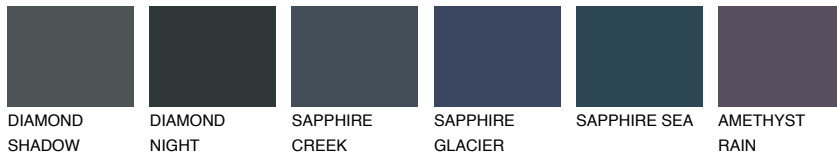

COLOUR DETAILS

TASMANIA5 TS5

☀ 22%   **TSR 20%**

Matching colours

COLOURS

INTENSE

For more information on plasters and paints, go to www.ceresit.ee

*The presented colours refer to plasters and paints offered by Ceresit. Due to the use of digital techniques, the presented colours might not represent the original ones, thus they cannot be considered as a reliable colour presentation. We recommend checking the authentic colour samples.