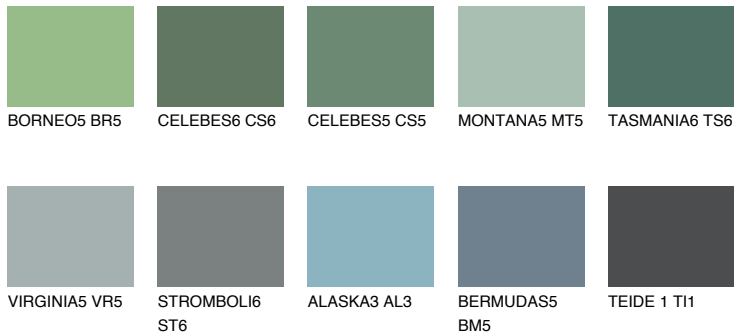

COLOUR DETAILS

TASMANIA5 TS5

☀️ 22% **TSR 20%**

Matching colours

COLOURS

INTENSE

For more information on plasters and paints, go to www.ceresit.ee

*The presented colours refer to plasters and paints offered by Ceresit. Due to the use of digital techniques, the presented colours might not represent the original ones, thus they cannot be considered as a reliable colour presentation. We recommend checking the authentic colour samples.