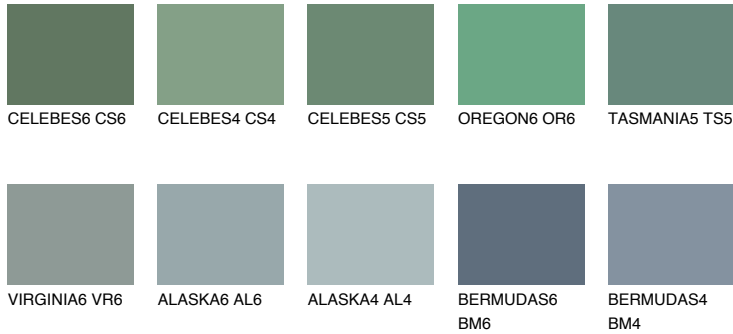

# COLOUR DETAILS

## TASMANIA6 TS6

14% TSR 13%

### Matching colours

#### COLOURS