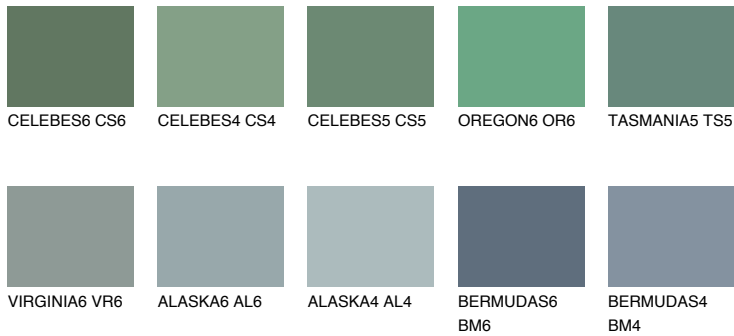

COLOUR DETAILS

TASMANIA6 TS6

14% TSR 13%

Matching colours

COLOURS

INTENSE

For more information on plasters and paints, go to www.ceresit.ee

*The presented colours refer to plasters and paints offered by Ceresit. Due to the use of digital techniques, the presented colours might not represent the original ones, thus they cannot be considered as a reliable colour presentation. We recommend checking the authentic colour samples.