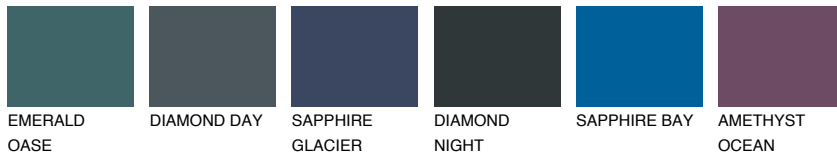

COLOUR DETAILS

TASMANIA6 TS6

14% TSR 13%

Matching colours

COLOURS

INTENSE

For more information on plasters and paints, go to www.ceresit.ee

*The presented colours refer to plasters and paints offered by Ceresit. Due to the use of digital techniques, the presented colours might not represent the original ones, thus they cannot be considered as a reliable colour presentation. We recommend checking the authentic colour samples.