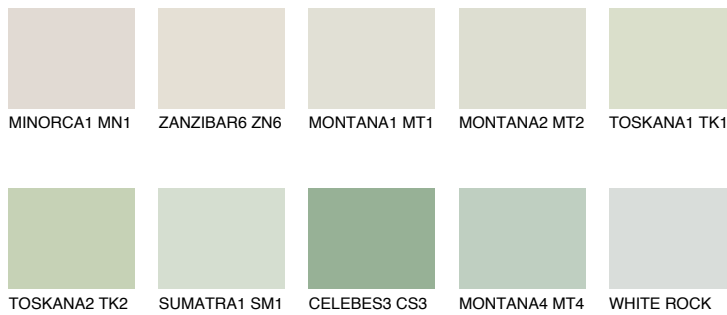

COLOUR DETAILS

PAPA1 PP1

74% **TSR** 67%

Matching colours

COLOURS

INTENSE

For more information on plasters and paints, go to www.ceresit.ee

*The presented colours refer to plasters and paints offered by Ceresit. Due to the use of digital techniques, the presented colours might not represent the original ones, thus they cannot be considered as a reliable colour presentation. We recommend checking the authentic colour samples.