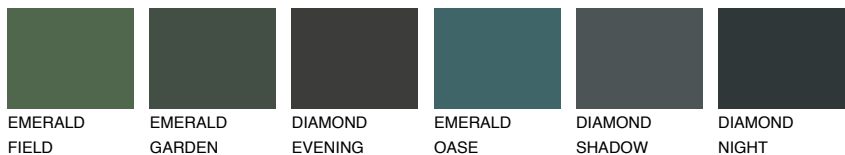

COLOUR DETAILS

PAPA1 PP1

74% **TSR** 67%

Matching colours

COLOURS

INTENSE

For more information on plasters and paints, go to www.ceresit.ee

*The presented colours refer to plasters and paints offered by Ceresit. Due to the use of digital techniques, the presented colours might not represent the original ones, thus they cannot be considered as a reliable colour presentation. We recommend checking the authentic colour samples.