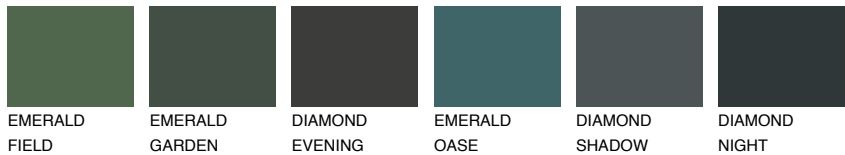

COLOUR DETAILS

PAPA1 PP1

74% **TSR** 67%

Matching colours

COLOURS

INTENSE

For more information on plasters and paints, go to www.ceresit.ee

*The presented colours refer to plasters and paints offered by Ceresit. Due to the use of digital techniques, the presented colours might not represent the original ones, thus they cannot be considered as a reliable colour presentation. We recommend checking the authentic colour samples.