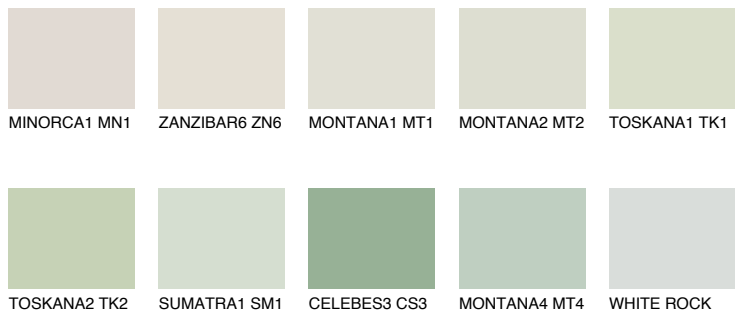

COLOUR DETAILS

PAPA1 PP1

74% **TSR** 67%

Matching colours

COLOURS

INTENSE

For more information on plasters and paints, go to www.ceresit.ee

*The presented colours refer to plasters and paints offered by Ceresit. Due to the use of digital techniques, the presented colours might not represent the original ones, thus they cannot be considered as a reliable colour presentation. We recommend checking the authentic colour samples.