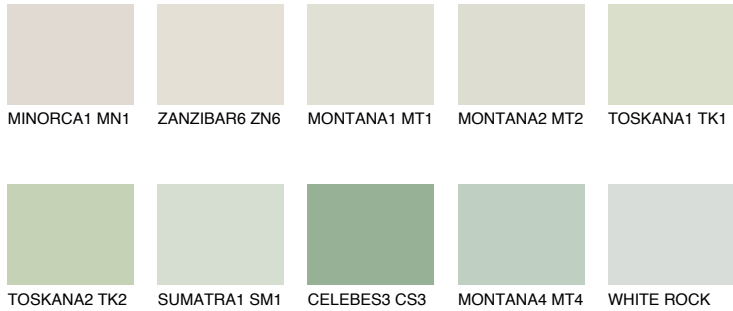

COLOUR DETAILS

PAPA1 PP1

74% **TSR** 67%

Matching colours

COLOURS

INTENSE

For more information on plasters and paints, go to www.ceresit.ee

*The presented colours refer to plasters and paints offered by Ceresit. Due to the use of digital techniques, the presented colours might not represent the original ones, thus they cannot be considered as a reliable colour presentation. We recommend checking the authentic colour samples.