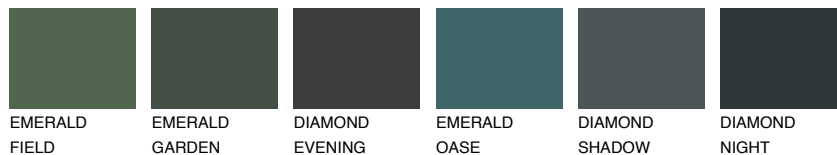

COLOUR DETAILS

PAPA1 PP1

74% **TSR** 67%

Matching colours

COLOURS

INTENSE

For more information on plasters and paints, go to www.ceresit.ee

*The presented colours refer to plasters and paints offered by Ceresit. Due to the use of digital techniques, the presented colours might not represent the original ones, thus they cannot be considered as a reliable colour presentation. We recommend checking the authentic colour samples.