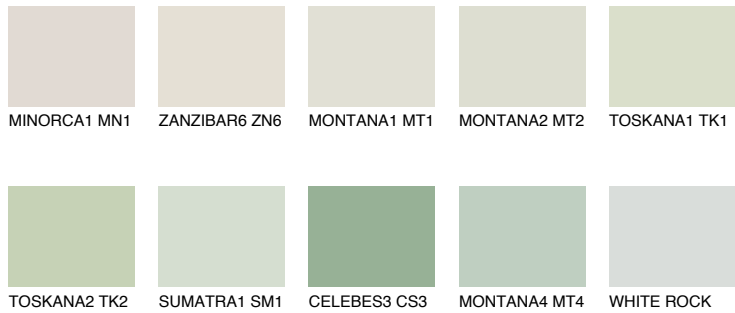

COLOUR DETAILS

PAPA1 PP1

74% **TSR** 67%

Matching colours

COLOURS

INTENSE

For more information on plasters and paints, go to www.ceresit.ee

*The presented colours refer to plasters and paints offered by Ceresit. Due to the use of digital techniques, the presented colours might not represent the original ones, thus they cannot be considered as a reliable colour presentation. We recommend checking the authentic colour samples.