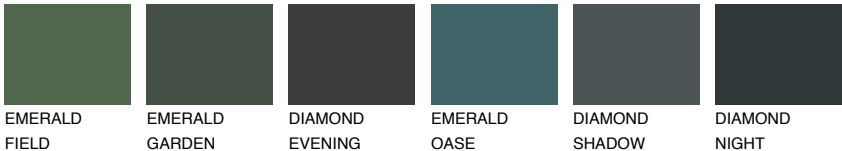

PAPA1 PP1

74% **TSR** 67%

Matching colours

COLOURS

INTENSE

For more information on plasters and paints, go to www.ceresit.ee

*The presented colours refer to plasters and paints offered by Ceresit. Due to the use of digital techniques, the presented colours might not represent the original ones, thus they cannot be considered as a reliable colour presentation. We recommend checking the authentic colour samples.