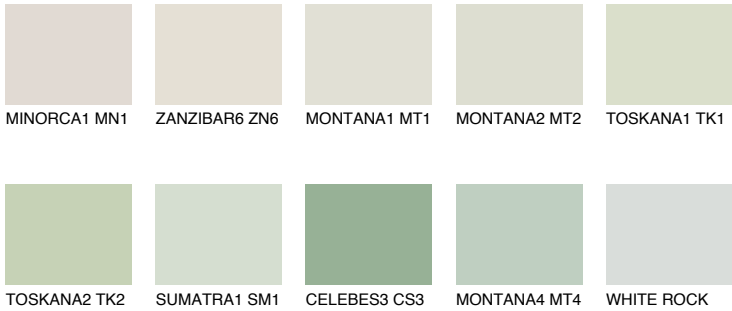

## PAPA1 PP1

74% **TSR** 67%

### Matching colours

#### COLOURS

#### INTENSE

For more information on plasters and paints, go to [www.ceresit.ee](http://www.ceresit.ee)

\*The presented colours refer to plasters and paints offered by Ceresit. Due to the use of digital techniques, the presented colours might not represent the original ones, thus they cannot be considered as a reliable colour presentation. We recommend checking the authentic colour samples.