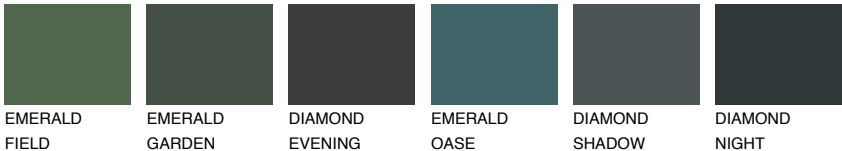

## PAPA1 PP1

74% **TSR** 67%

### Matching colours

#### COLOURS