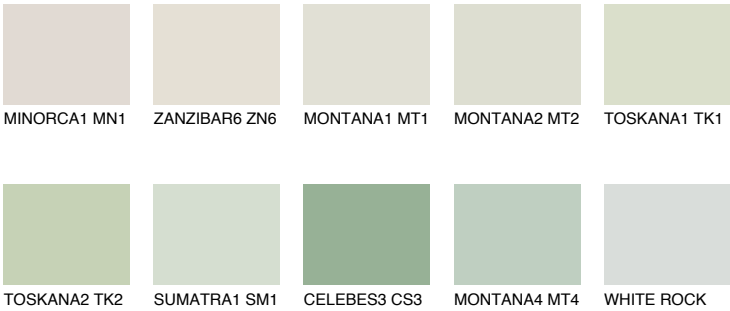

PAPA1 PP1

74% **TSR** 67%

Matching colours

COLOURS

INTENSE

For more information on plasters and paints, go to www.ceresit.ee

*The presented colours refer to plasters and paints offered by Ceresit. Due to the use of digital techniques, the presented colours might not represent the original ones, thus they cannot be considered as a reliable colour presentation. We recommend checking the authentic colour samples.