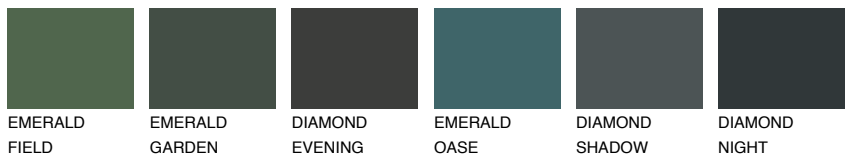

COLOUR DETAILS

PAPA1 PP1

74% **TSR** 67%

Matching colours

COLOURS

INTENSE

For more information on plasters and paints, go to www.ceresit.ee

*The presented colours refer to plasters and paints offered by Ceresit. Due to the use of digital techniques, the presented colours might not represent the original ones, thus they cannot be considered as a reliable colour presentation. We recommend checking the authentic colour samples.