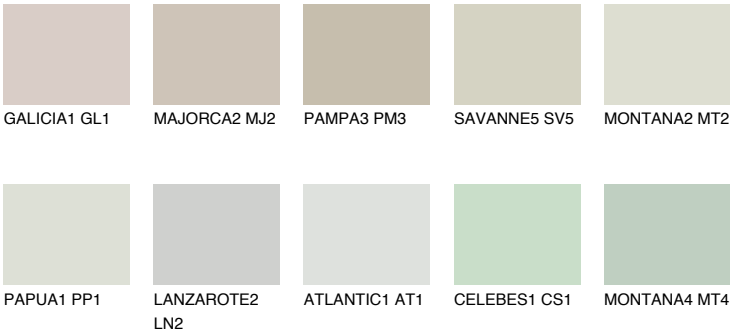

PAPUA2 PP2

63% **TSR** 61%

Matching colours

COLOURS

INTENSE

For more information on plasters and paints, go to www.ceresit.ee

*The presented colours refer to plasters and paints offered by Ceresit. Due to the use of digital techniques, the presented colours might not represent the original ones, thus they cannot be considered as a reliable colour presentation. We recommend checking the authentic colour samples.