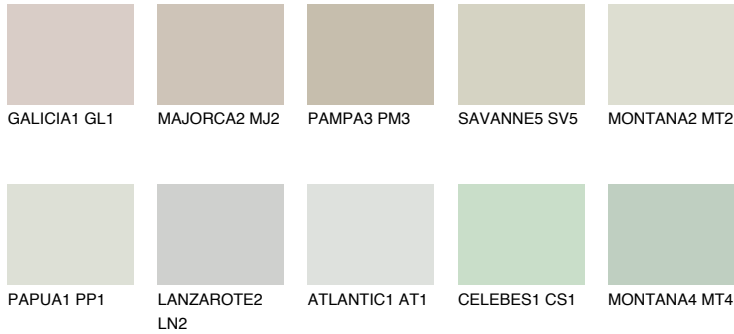

COLOUR DETAILS

PAPUA2 PP2

63% **TSR** 61%

Matching colours

COLOURS

INTENSE

For more information on plasters and paints, go to www.ceresit.ee

*The presented colours refer to plasters and paints offered by Ceresit. Due to the use of digital techniques, the presented colours might not represent the original ones, thus they cannot be considered as a reliable colour presentation. We recommend checking the authentic colour samples.