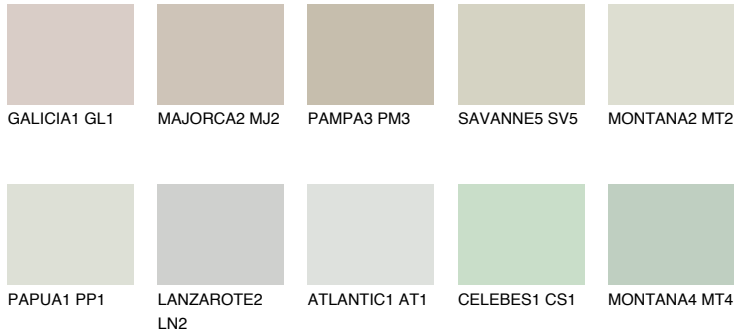

# COLOUR DETAILS

## PAPUA2 PP2

63% **TSR** 61%

### Matching colours

#### COLOURS