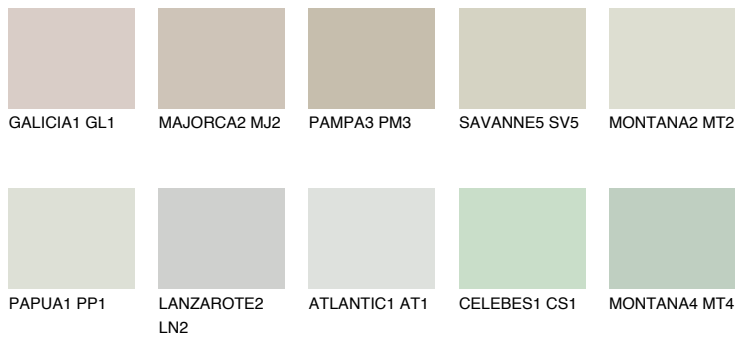

## PAPUA2 PP2

63% **TSR** 61%

### Matching colours

#### COLOURS

#### INTENSE

For more information on plasters and paints, go to [www.ceresit.ee](http://www.ceresit.ee)

\*The presented colours refer to plasters and paints offered by Ceresit. Due to the use of digital techniques, the presented colours might not represent the original ones, thus they cannot be considered as a reliable colour presentation. We recommend checking the authentic colour samples.