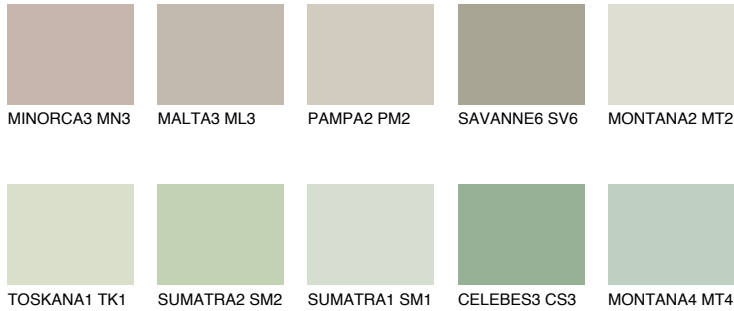

COLOUR DETAILS

PAPUA3 PP3

56% **TSR** 58%

Matching colours

COLOURS

INTENSE

For more information on plasters and paints, go to www.ceresit.ee

*The presented colours refer to plasters and paints offered by Ceresit. Due to the use of digital techniques, the presented colours might not represent the original ones, thus they cannot be considered as a reliable colour presentation. We recommend checking the authentic colour samples.