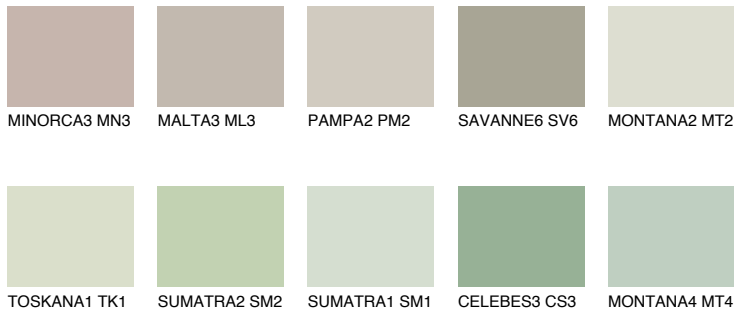

COLOUR DETAILS

PAPUA3 PP3

56% **TSR** 58%

Matching colours

COLOURS

INTENSE

For more information on plasters and paints, go to www.ceresit.ee

*The presented colours refer to plasters and paints offered by Ceresit. Due to the use of digital techniques, the presented colours might not represent the original ones, thus they cannot be considered as a reliable colour presentation. We recommend checking the authentic colour samples.