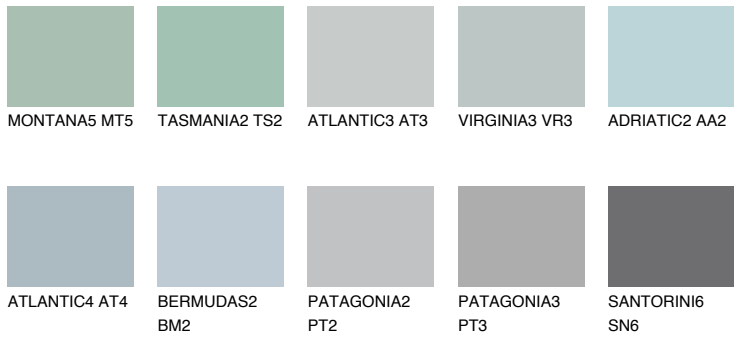

ALASKA4 AL4

48% TSR 44%

Matching colours

COLOURS

INTENSE

For more information on plasters and paints, go to www.ceresit.ee

*The presented colours refer to plasters and paints offered by Ceresit. Due to the use of digital techniques, the presented colours might not represent the original ones, thus they cannot be considered as a reliable colour presentation. We recommend checking the authentic colour samples.