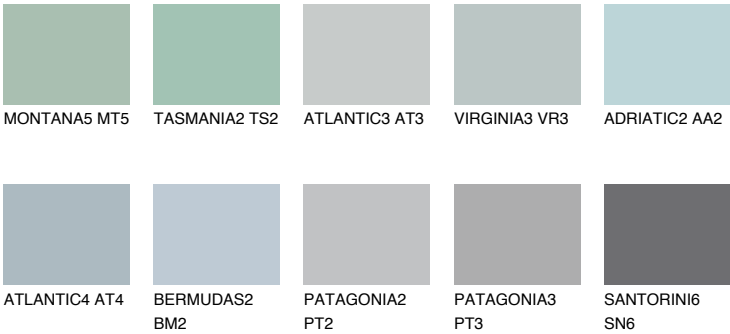

## ALASKA4 AL4

48% TSR 44%

### Matching colours

#### COLOURS

#### INTENSE

For more information on plasters and paints, go to [www.ceresit.ee](http://www.ceresit.ee)

\*The presented colours refer to plasters and paints offered by Ceresit. Due to the use of digital techniques, the presented colours might not represent the original ones, thus they cannot be considered as a reliable colour presentation. We recommend checking the authentic colour samples.