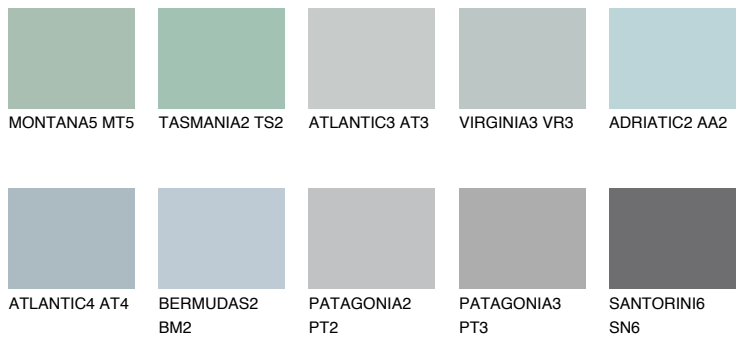

COLOUR DETAILS

ALASKA4 AL4

48% TSR 44%

Matching colours

COLOURS

INTENSE

For more information on plasters and paints, go to www.ceresit.ee

*The presented colours refer to plasters and paints offered by Ceresit. Due to the use of digital techniques, the presented colours might not represent the original ones, thus they cannot be considered as a reliable colour presentation. We recommend checking the authentic colour samples.