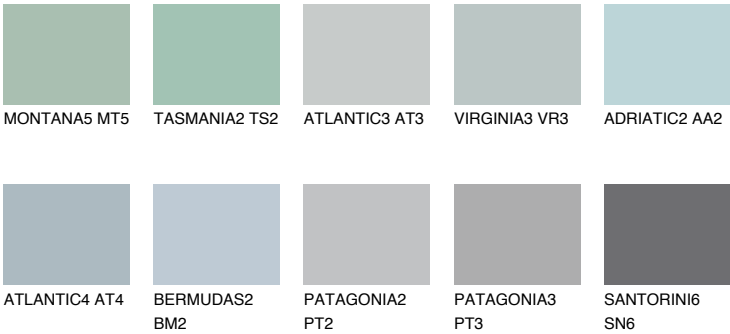

ALASKA4 AL4

48% TSR 44%

Matching colours

COLOURS

INTENSE

For more information on plasters and paints, go to www.ceresit.ee

*The presented colours refer to plasters and paints offered by Ceresit. Due to the use of digital techniques, the presented colours might not represent the original ones, thus they cannot be considered as a reliable colour presentation. We recommend checking the authentic colour samples.