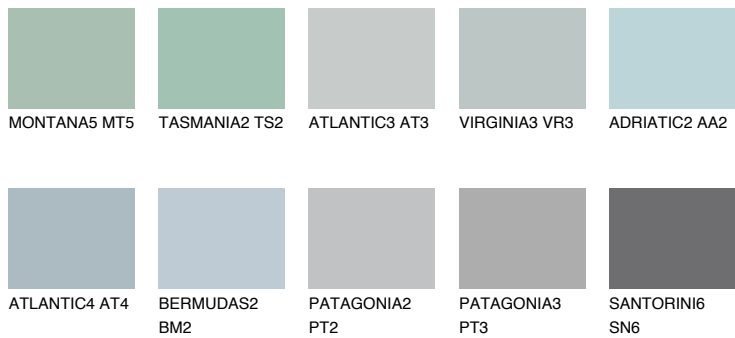

ALASKA4 AL4

48% TSR 44%

Matching colours

COLOURS

INTENSE

For more information on plasters and paints, go to www.ceresit.ee

*The presented colours refer to plasters and paints offered by Ceresit. Due to the use of digital techniques, the presented colours might not represent the original ones, thus they cannot be considered as a reliable colour presentation. We recommend checking the authentic colour samples.