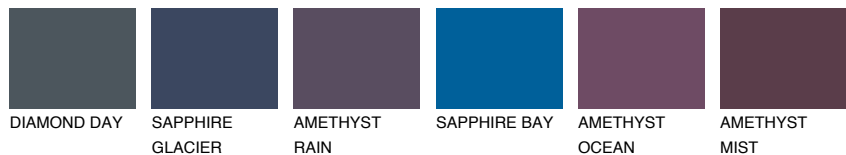

ALASKA4 AL4

48% TSR 44%

Matching colours

COLOURS

INTENSE

For more information on plasters and paints, go to www.ceresit.ee

*The presented colours refer to plasters and paints offered by Ceresit. Due to the use of digital techniques, the presented colours might not represent the original ones, thus they cannot be considered as a reliable colour presentation. We recommend checking the authentic colour samples.