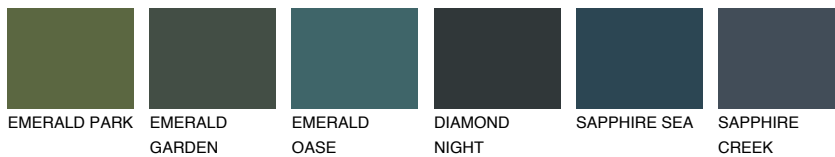

PAPUA4 PP4

47% **TSR** 54%

Matching colours

COLOURS

INTENSE

For more information on plasters and paints, go to www.ceresit.ee

*The presented colours refer to plasters and paints offered by Ceresit. Due to the use of digital techniques, the presented colours might not represent the original ones, thus they cannot be considered as a reliable colour presentation. We recommend checking the authentic colour samples.