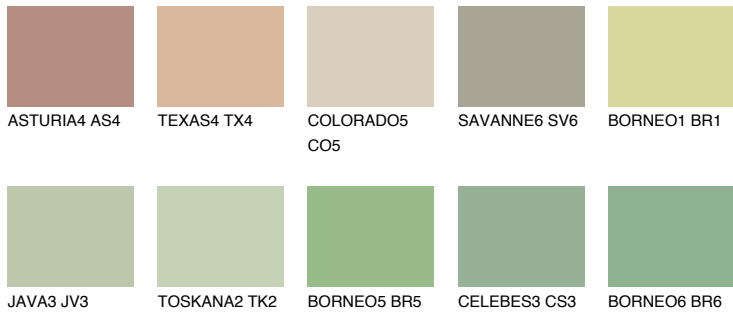

# COLOUR DETAILS

## PAPA4 PP4

47% TSR 54%

### Matching colours

#### COLOURS