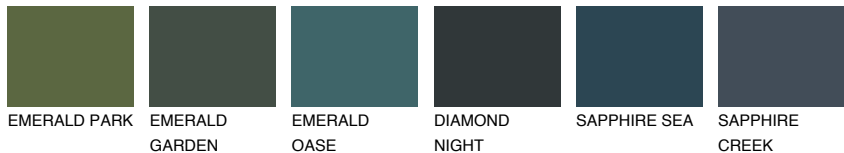

COLOUR DETAILS

PAPA4 PP4

47% TSR 54%

Matching colours

COLOURS

INTENSE

For more information on plasters and paints, go to www.ceresit.ee

*The presented colours refer to plasters and paints offered by Ceresit. Due to the use of digital techniques, the presented colours might not represent the original ones, thus they cannot be considered as a reliable colour presentation. We recommend checking the authentic colour samples.