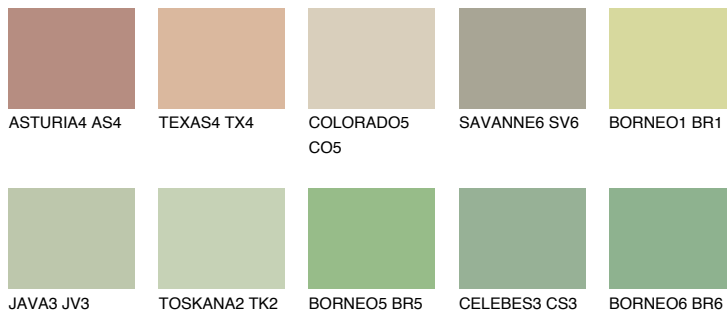

PAPUA4 PP4

47% **TSR** 54%

Matching colours

COLOURS

INTENSE

For more information on plasters and paints, go to www.ceresit.ee

*The presented colours refer to plasters and paints offered by Ceresit. Due to the use of digital techniques, the presented colours might not represent the original ones, thus they cannot be considered as a reliable colour presentation. We recommend checking the authentic colour samples.