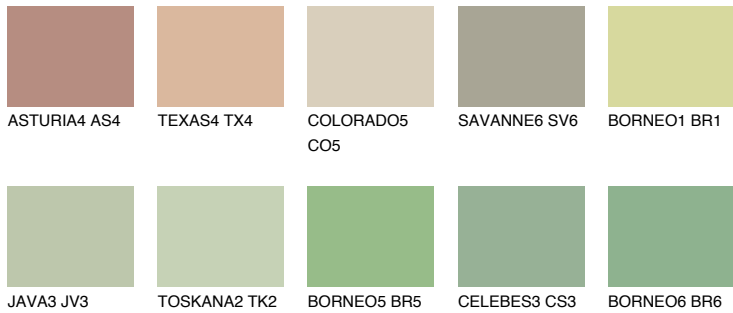

COLOUR DETAILS

PAPA4 PP4

47% TSR 54%

Matching colours

COLOURS

INTENSE

For more information on plasters and paints, go to www.ceresit.ee

*The presented colours refer to plasters and paints offered by Ceresit. Due to the use of digital techniques, the presented colours might not represent the original ones, thus they cannot be considered as a reliable colour presentation. We recommend checking the authentic colour samples.