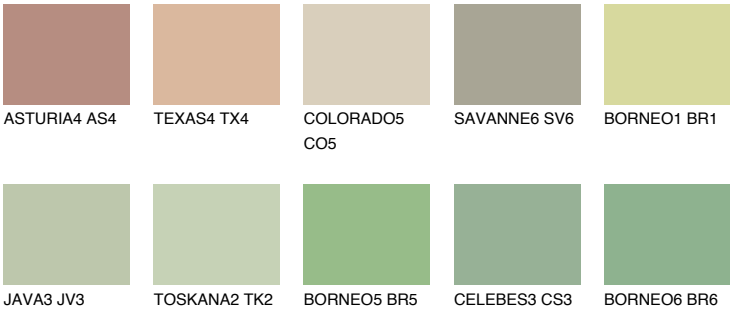

PAPA4 PP4

47% **TSR** 54%

Matching colours

COLOURS

INTENSE

For more information on plasters and paints, go to www.ceresit.ee

*The presented colours refer to plasters and paints offered by Ceresit. Due to the use of digital techniques, the presented colours might not represent the original ones, thus they cannot be considered as a reliable colour presentation. We recommend checking the authentic colour samples.