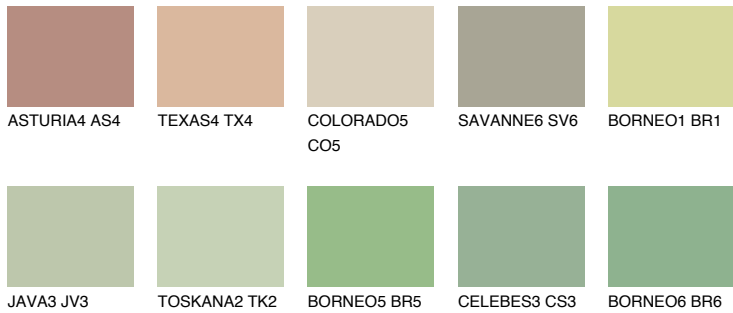

# COLOUR DETAILS

## PAPA4 PP4

47% **TSR** 54%

### Matching colours

#### COLOURS