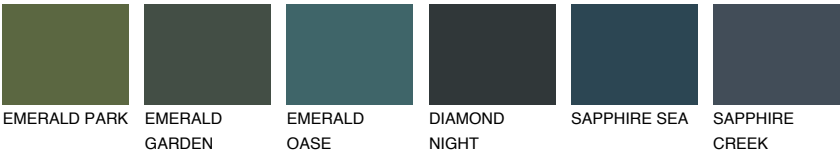

PAPA4 PP4

47% **TSR** 54%

Matching colours

COLOURS

INTENSE

For more information on plasters and paints, go to www.ceresit.ee

*The presented colours refer to plasters and paints offered by Ceresit. Due to the use of digital techniques, the presented colours might not represent the original ones, thus they cannot be considered as a reliable colour presentation. We recommend checking the authentic colour samples.