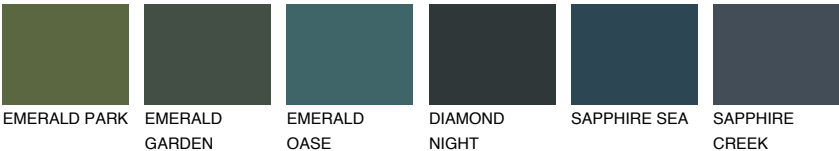

PAPA4 PP4

47% **TSR** 54%

Matching colours

COLOURS

INTENSE

For more information on plasters and paints, go to www.ceresit.ee

*The presented colours refer to plasters and paints offered by Ceresit. Due to the use of digital techniques, the presented colours might not represent the original ones, thus they cannot be considered as a reliable colour presentation. We recommend checking the authentic colour samples.