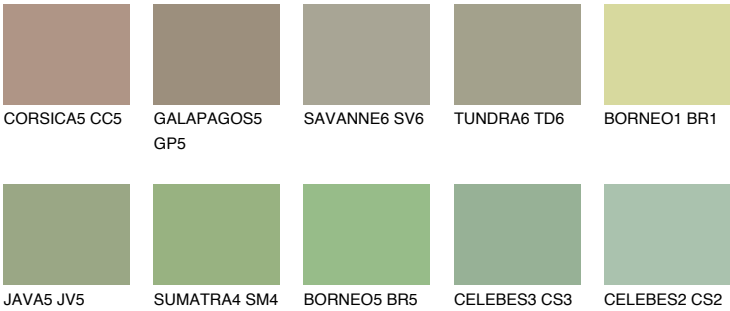

PAPA5 PP5

36% **TSR** 49%

Matching colours

COLOURS

INTENSE

For more information on plasters and paints, go to www.ceresit.ee

*The presented colours refer to plasters and paints offered by Ceresit. Due to the use of digital techniques, the presented colours might not represent the original ones, thus they cannot be considered as a reliable colour presentation. We recommend checking the authentic colour samples.