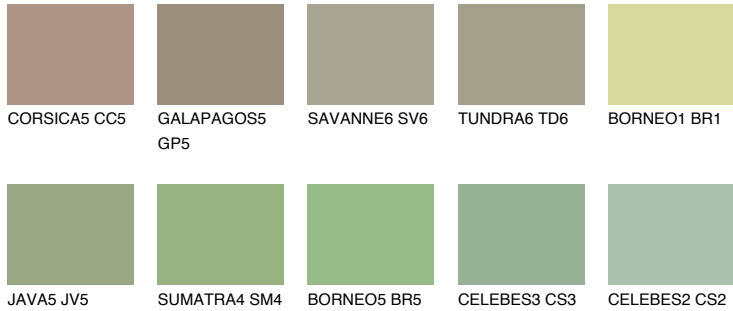

COLOUR DETAILS

PAPA5 PP5

36% **TSR** 49%

Matching colours

COLOURS

INTENSE

For more information on plasters and paints, go to www.ceresit.ee

*The presented colours refer to plasters and paints offered by Ceresit. Due to the use of digital techniques, the presented colours might not represent the original ones, thus they cannot be considered as a reliable colour presentation. We recommend checking the authentic colour samples.