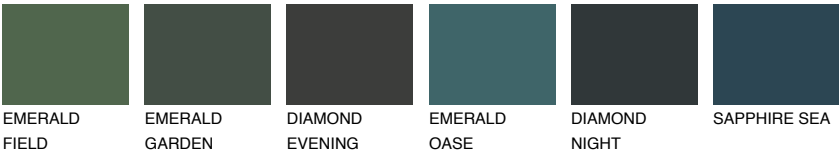

PAPA5 PP5

36% **TSR** 49%

Matching colours

COLOURS

INTENSE

For more information on plasters and paints, go to www.ceresit.ee

*The presented colours refer to plasters and paints offered by Ceresit. Due to the use of digital techniques, the presented colours might not represent the original ones, thus they cannot be considered as a reliable colour presentation. We recommend checking the authentic colour samples.