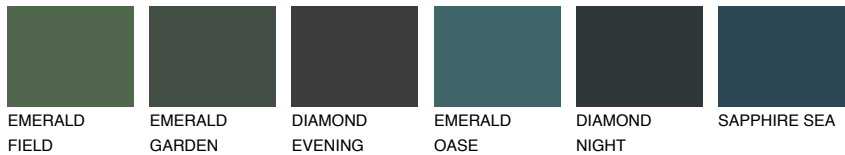

PAPA5 PP5

36% **TSR** 49%

Matching colours

COLOURS

INTENSE

For more information on plasters and paints, go to www.ceresit.ee

*The presented colours refer to plasters and paints offered by Ceresit. Due to the use of digital techniques, the presented colours might not represent the original ones, thus they cannot be considered as a reliable colour presentation. We recommend checking the authentic colour samples.