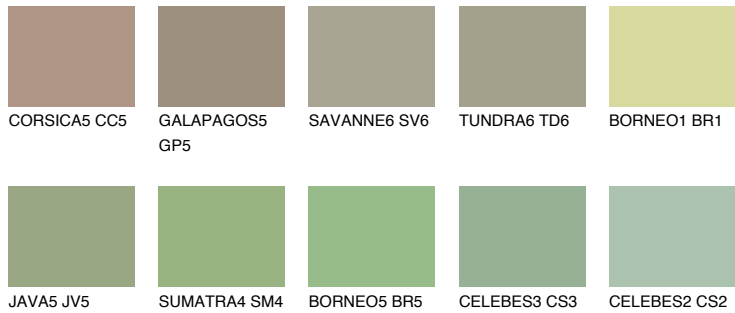

PAPA5 PP5

36% **TSR** 49%

Matching colours

COLOURS

INTENSE

For more information on plasters and paints, go to www.ceresit.ee

*The presented colours refer to plasters and paints offered by Ceresit. Due to the use of digital techniques, the presented colours might not represent the original ones, thus they cannot be considered as a reliable colour presentation. We recommend checking the authentic colour samples.