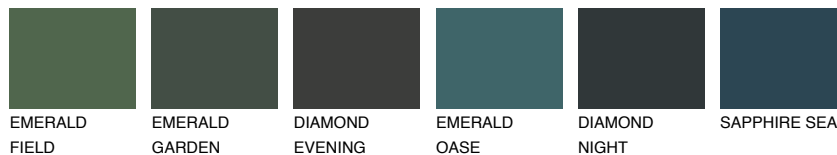

COLOUR DETAILS

PAPA5 PP5

36% **TSR** 49%

Matching colours

COLOURS

INTENSE

For more information on plasters and paints, go to www.ceresit.ee

*The presented colours refer to plasters and paints offered by Ceresit. Due to the use of digital techniques, the presented colours might not represent the original ones, thus they cannot be considered as a reliable colour presentation. We recommend checking the authentic colour samples.