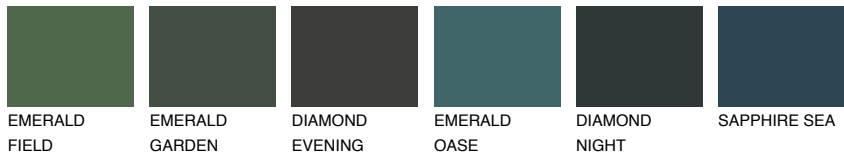

COLOUR DETAILS

PAPA5 PP5

36% **TSR** 49%

Matching colours

COLOURS

INTENSE

For more information on plasters and paints, go to www.ceresit.ee

*The presented colours refer to plasters and paints offered by Ceresit. Due to the use of digital techniques, the presented colours might not represent the original ones, thus they cannot be considered as a reliable colour presentation. We recommend checking the authentic colour samples.