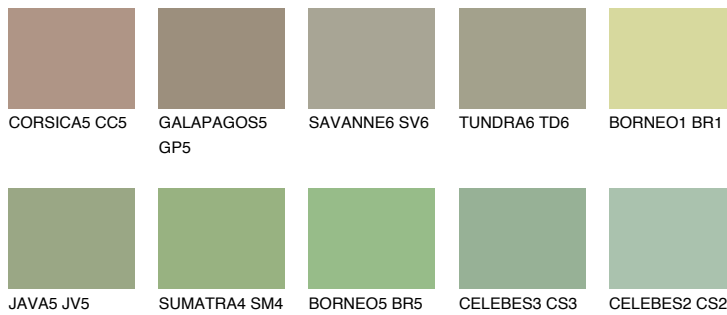

# COLOUR DETAILS

### Matching colours

#### COLOURS

#### INTENSE

For more information on plasters and paints, go to [www.ceresit.ee](http://www.ceresit.ee)

\*The presented colours refer to plasters and paints offered by Ceresit. Due to the use of digital techniques, the presented colours might not represent the original ones, thus they cannot be considered as a reliable colour presentation. We recommend checking the authentic colour samples.