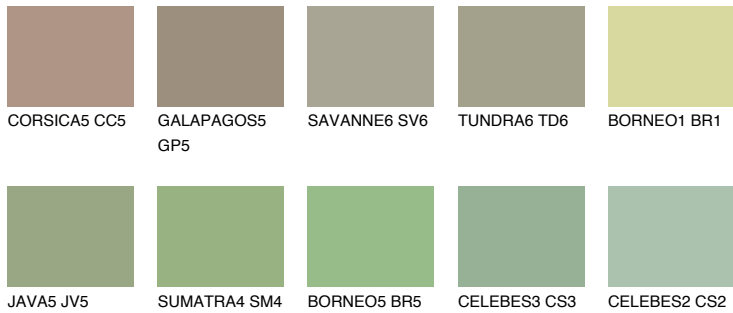

COLOUR DETAILS

PAPA5 PP5

36% **TSR** 49%

Matching colours

COLOURS

INTENSE

For more information on plasters and paints, go to www.ceresit.ee

*The presented colours refer to plasters and paints offered by Ceresit. Due to the use of digital techniques, the presented colours might not represent the original ones, thus they cannot be considered as a reliable colour presentation. We recommend checking the authentic colour samples.