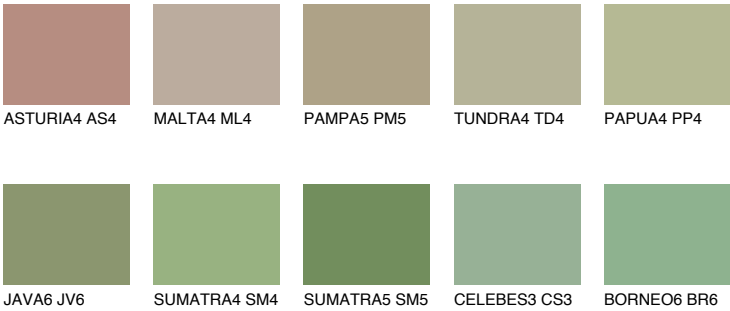

## PAPA6 PP6

32% **TSR** 45%

### Matching colours

#### COLOURS

#### INTENSE

For more information on plasters and paints, go to [www.ceresit.ee](http://www.ceresit.ee)

\*The presented colours refer to plasters and paints offered by Ceresit. Due to the use of digital techniques, the presented colours might not represent the original ones, thus they cannot be considered as a reliable colour presentation. We recommend checking the authentic colour samples.