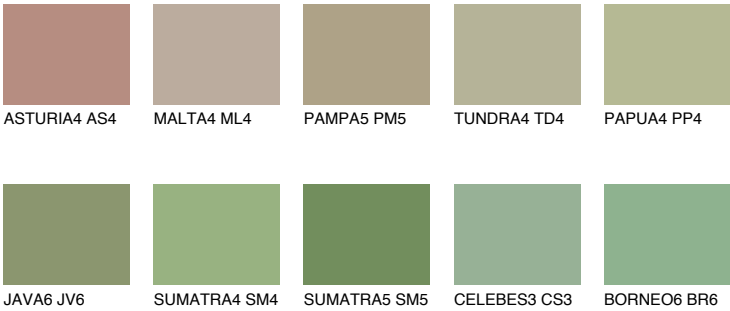

PAPA6 PP6

32% **TSR** 45%

Matching colours

COLOURS

INTENSE

For more information on plasters and paints, go to www.ceresit.ee

*The presented colours refer to plasters and paints offered by Ceresit. Due to the use of digital techniques, the presented colours might not represent the original ones, thus they cannot be considered as a reliable colour presentation. We recommend checking the authentic colour samples.