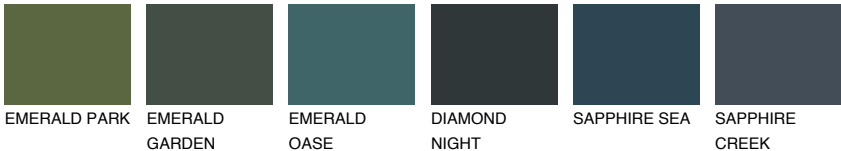

PAPUA6 PP6

32% **TSR** 45%

Matching colours

COLOURS

INTENSE

For more information on plasters and paints, go to www.ceresit.ee

*The presented colours refer to plasters and paints offered by Ceresit. Due to the use of digital techniques, the presented colours might not represent the original ones, thus they cannot be considered as a reliable colour presentation. We recommend checking the authentic colour samples.