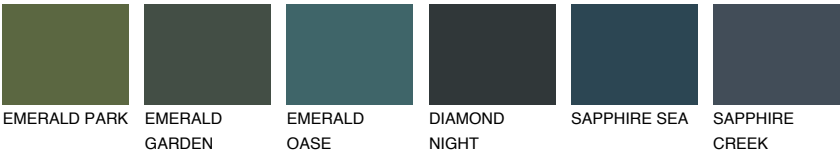

PAPA6 PP6

32% **TSR** 45%

Matching colours

COLOURS

INTENSE

For more information on plasters and paints, go to www.ceresit.ee

*The presented colours refer to plasters and paints offered by Ceresit. Due to the use of digital techniques, the presented colours might not represent the original ones, thus they cannot be considered as a reliable colour presentation. We recommend checking the authentic colour samples.