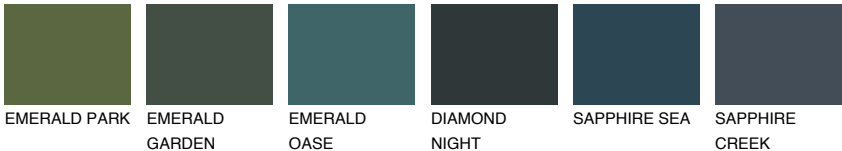

PAPUA6 PP6

32% **TSR** 45%

Matching colours

COLOURS

INTENSE

For more information on plasters and paints, go to www.ceresit.ee

*The presented colours refer to plasters and paints offered by Ceresit. Due to the use of digital techniques, the presented colours might not represent the original ones, thus they cannot be considered as a reliable colour presentation. We recommend checking the authentic colour samples.