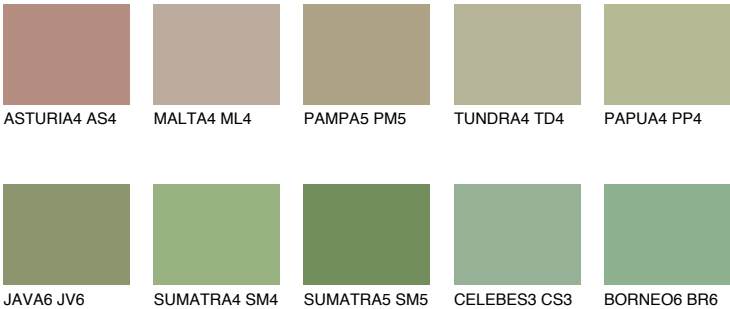

## PAPUA6 PP6

32% **TSR** 45%

### Matching colours

#### COLOURS

#### INTENSE

For more information on plasters and paints, go to [www.ceresit.ee](http://www.ceresit.ee)

\*The presented colours refer to plasters and paints offered by Ceresit. Due to the use of digital techniques, the presented colours might not represent the original ones, thus they cannot be considered as a reliable colour presentation. We recommend checking the authentic colour samples.