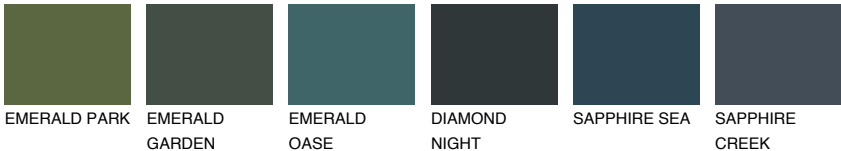

## PAPUA6 PP6

32% **TSR** 45%

### Matching colours

#### COLOURS