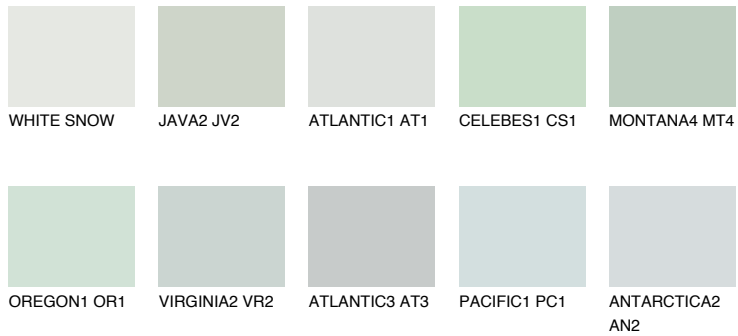

COLOUR DETAILS

JAVA1 JV1

73% TSR 69%

Matching colours

COLOURS

INTENSE

For more information on plasters and paints, go to www.ceresit.ee

*The presented colours refer to plasters and paints offered by Ceresit. Due to the use of digital techniques, the presented colours might not represent the original ones, thus they cannot be considered as a reliable colour presentation. We recommend checking the authentic colour samples.