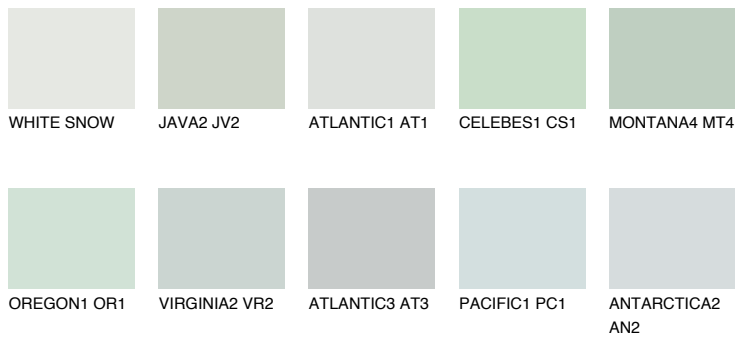

COLOUR DETAILS

JAVA1 JV1

73% TSR 69%

Matching colours

COLOURS

INTENSE

For more information on plasters and paints, go to www.ceresit.ee

*The presented colours refer to plasters and paints offered by Ceresit. Due to the use of digital techniques, the presented colours might not represent the original ones, thus they cannot be considered as a reliable colour presentation. We recommend checking the authentic colour samples.