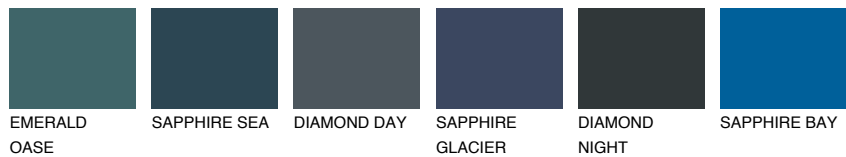

COLOUR DETAILS

JAVA1 JV1

73% TSR 69%

Matching colours

COLOURS

INTENSE

For more information on plasters and paints, go to www.ceresit.ee

*The presented colours refer to plasters and paints offered by Ceresit. Due to the use of digital techniques, the presented colours might not represent the original ones, thus they cannot be considered as a reliable colour presentation. We recommend checking the authentic colour samples.