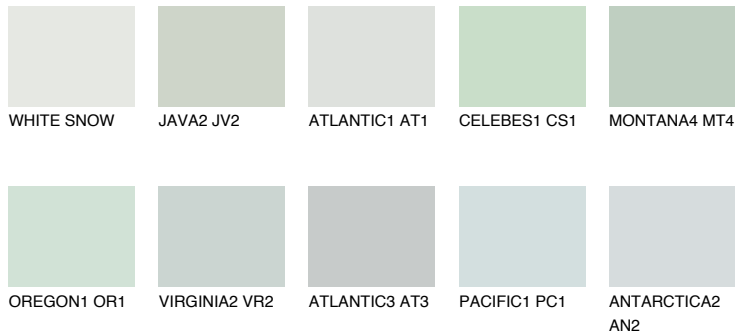

COLOUR DETAILS

JAVA1 JV1

73% TSR 69%

Matching colours

COLOURS

INTENSE

For more information on plasters and paints, go to www.ceresit.ee

*The presented colours refer to plasters and paints offered by Ceresit. Due to the use of digital techniques, the presented colours might not represent the original ones, thus they cannot be considered as a reliable colour presentation. We recommend checking the authentic colour samples.