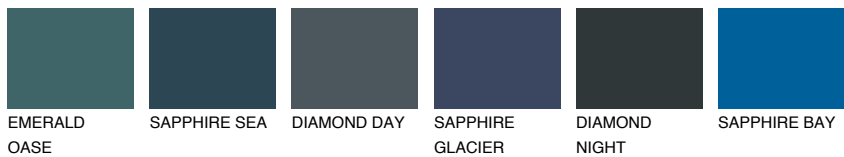

COLOUR DETAILS

JAVA1 JV1

73% **TSR** 69%

Matching colours

COLOURS

INTENSE

For more information on plasters and paints, go to www.ceresit.ee

*The presented colours refer to plasters and paints offered by Ceresit. Due to the use of digital techniques, the presented colours might not represent the original ones, thus they cannot be considered as a reliable colour presentation. We recommend checking the authentic colour samples.