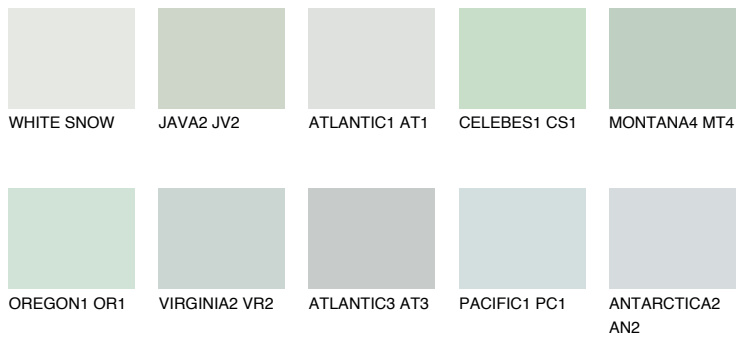

COLOUR DETAILS

JAVA1 JV1

73% TSR 69%

Matching colours

COLOURS

INTENSE

For more information on plasters and paints, go to www.ceresit.ee

*The presented colours refer to plasters and paints offered by Ceresit. Due to the use of digital techniques, the presented colours might not represent the original ones, thus they cannot be considered as a reliable colour presentation. We recommend checking the authentic colour samples.