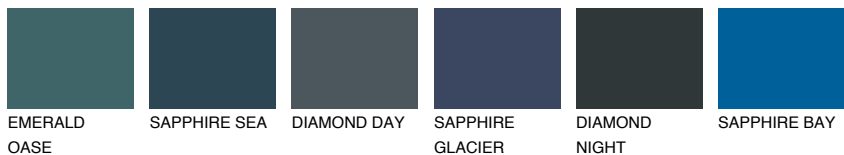

COLOUR DETAILS

JAVA1 JV1

73% TSR 69%

Matching colours

COLOURS

INTENSE

For more information on plasters and paints, go to www.ceresit.ee

*The presented colours refer to plasters and paints offered by Ceresit. Due to the use of digital techniques, the presented colours might not represent the original ones, thus they cannot be considered as a reliable colour presentation. We recommend checking the authentic colour samples.