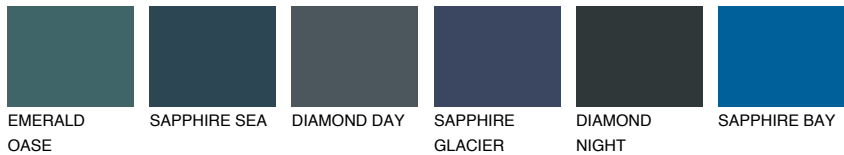

COLOUR DETAILS

JAVA1 JV1

73% TSR 69%

Matching colours

COLOURS

INTENSE

For more information on plasters and paints, go to www.ceresit.ee

*The presented colours refer to plasters and paints offered by Ceresit. Due to the use of digital techniques, the presented colours might not represent the original ones, thus they cannot be considered as a reliable colour presentation. We recommend checking the authentic colour samples.