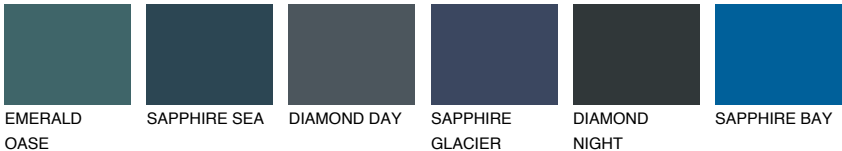

COLOUR DETAILS

JAVA1 JV1

73% TSR 69%

Matching colours

COLOURS

INTENSE

For more information on plasters and paints, go to www.ceresit.ee

*The presented colours refer to plasters and paints offered by Ceresit. Due to the use of digital techniques, the presented colours might not represent the original ones, thus they cannot be considered as a reliable colour presentation. We recommend checking the authentic colour samples.