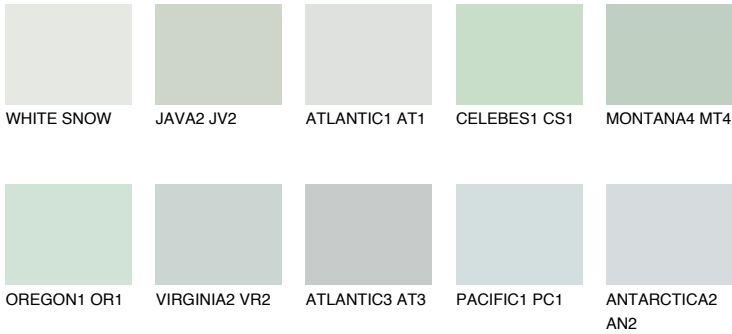

COLOUR DETAILS

JAVA1 JV1

73% TSR 69%

Matching colours

COLOURS

INTENSE

For more information on plasters and paints, go to www.ceresit.ee

*The presented colours refer to plasters and paints offered by Ceresit. Due to the use of digital techniques, the presented colours might not represent the original ones, thus they cannot be considered as a reliable colour presentation. We recommend checking the authentic colour samples.