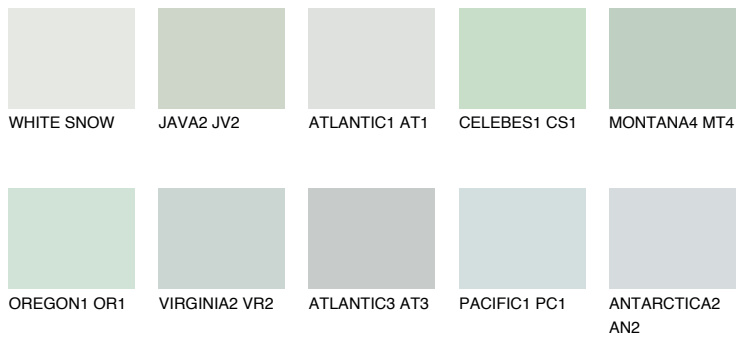

COLOUR DETAILS

JAVA1 JV1

73% **TSR** 69%

Matching colours

COLOURS

INTENSE

For more information on plasters and paints, go to www.ceresit.ee

*The presented colours refer to plasters and paints offered by Ceresit. Due to the use of digital techniques, the presented colours might not represent the original ones, thus they cannot be considered as a reliable colour presentation. We recommend checking the authentic colour samples.