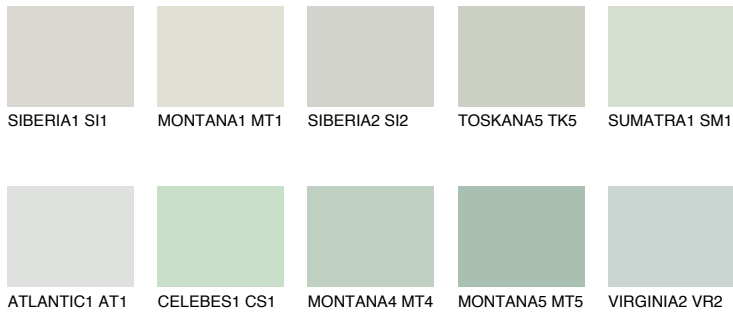

# COLOUR DETAILS

### Matching colours

#### COLOURS

#### INTENSE

For more information on plasters and paints, go to [www.ceresit.ee](http://www.ceresit.ee)

\*The presented colours refer to plasters and paints offered by Ceresit. Due to the use of digital techniques, the presented colours might not represent the original ones, thus they cannot be considered as a reliable colour presentation. We recommend checking the authentic colour samples.