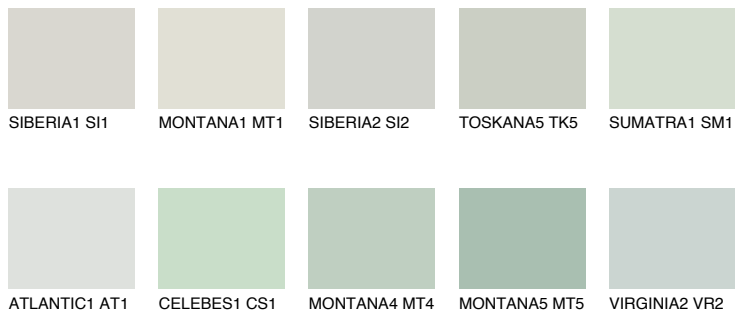

COLOUR DETAILS

JAVA2 JV2

65% TSR 58%

Matching colours

COLOURS

INTENSE

For more information on plasters and paints, go to www.ceresit.ee

*The presented colours refer to plasters and paints offered by Ceresit. Due to the use of digital techniques, the presented colours might not represent the original ones, thus they cannot be considered as a reliable colour presentation. We recommend checking the authentic colour samples.