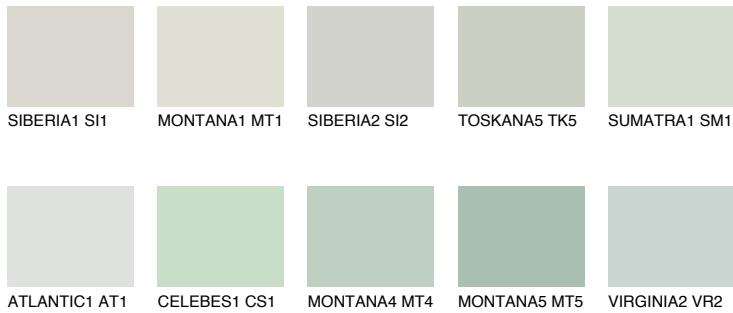

COLOUR DETAILS

JAVA2 JV2

65% TSR 58%

Matching colours

COLOURS

INTENSE

For more information on plasters and paints, go to www.ceresit.ee

*The presented colours refer to plasters and paints offered by Ceresit. Due to the use of digital techniques, the presented colours might not represent the original ones, thus they cannot be considered as a reliable colour presentation. We recommend checking the authentic colour samples.