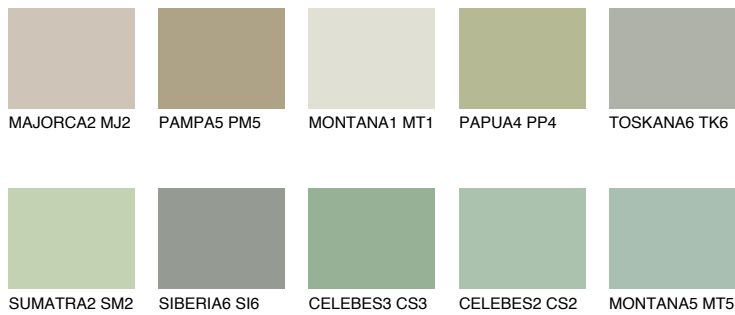

# COLOUR DETAILS

## Matching colours

### COLOURS

### INTENSE

For more information on plasters and paints, go to [www.ceresit.ee](http://www.ceresit.ee)

\*The presented colours refer to plasters and paints offered by Ceresit. Due to the use of digital techniques, the presented colours might not represent the original ones, thus they cannot be considered as a reliable colour presentation. We recommend checking the authentic colour samples.