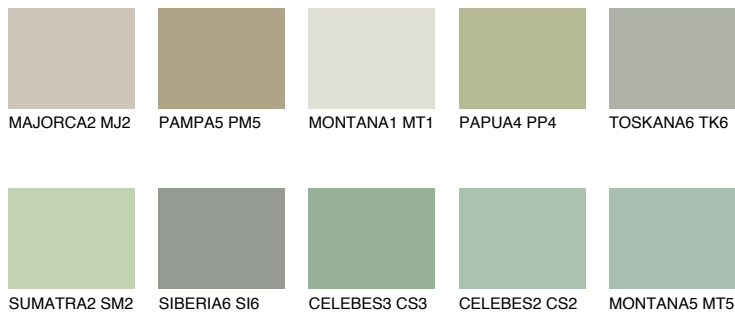

COLOUR DETAILS

JAVA3 JV3

55% TSR 60%

Matching colours

COLOURS

INTENSE

For more information on plasters and paints, go to www.ceresit.ee

*The presented colours refer to plasters and paints offered by Ceresit. Due to the use of digital techniques, the presented colours might not represent the original ones, thus they cannot be considered as a reliable colour presentation. We recommend checking the authentic colour samples.