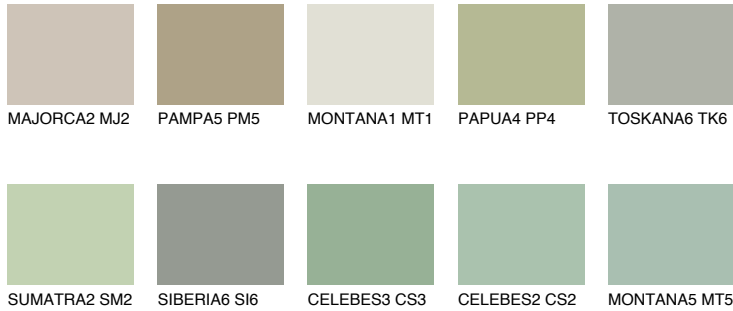

COLOUR DETAILS

JAVA3 JV3

55% TSR 60%

Matching colours

COLOURS

INTENSE

For more information on plasters and paints, go to www.ceresit.ee

*The presented colours refer to plasters and paints offered by Ceresit. Due to the use of digital techniques, the presented colours might not represent the original ones, thus they cannot be considered as a reliable colour presentation. We recommend checking the authentic colour samples.