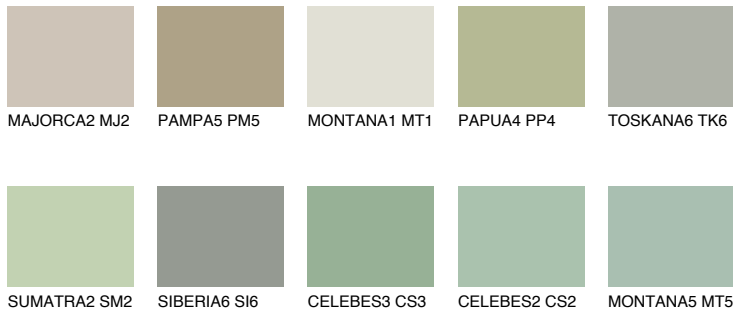

COLOUR DETAILS

JAVA3 JV3

55% TSR 60%

Matching colours

COLOURS

INTENSE

For more information on plasters and paints, go to www.ceresit.ee

*The presented colours refer to plasters and paints offered by Ceresit. Due to the use of digital techniques, the presented colours might not represent the original ones, thus they cannot be considered as a reliable colour presentation. We recommend checking the authentic colour samples.