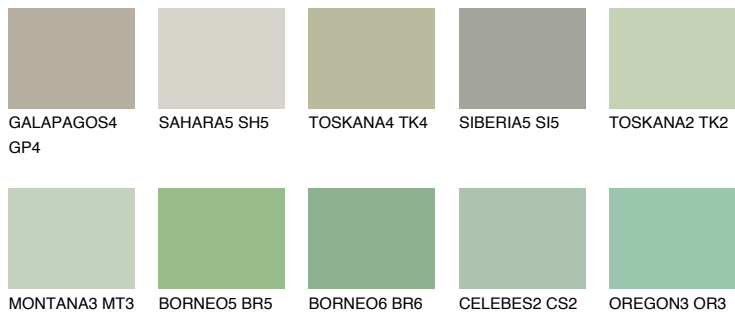

# COLOUR DETAILS

**JAVA4 JV4**

48% **TSR** 52%

## Matching colours

### COLOURS

### INTENSE

For more information on plasters and paints, go to  
[www.ceresit.ee](http://www.ceresit.ee)

\*The presented colours refer to plasters and paints offered by Ceresit. Due to the use of digital techniques, the presented colours might not represent the original ones, thus they cannot be considered as a reliable colour presentation. We recommend checking the authentic colour samples.