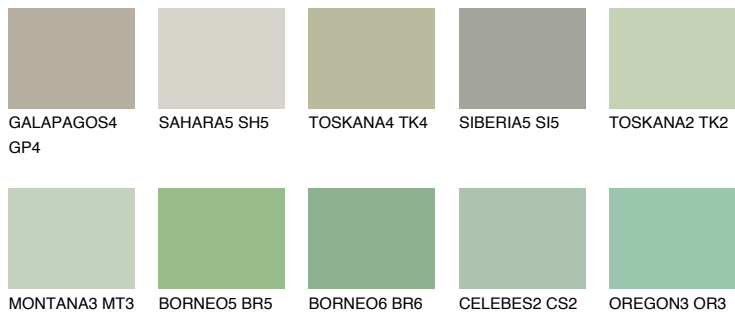

COLOUR DETAILS

JAVA4 JV4

48% **TSR** 52%

Matching colours

COLOURS

INTENSE

For more information on plasters and paints, go to
www.ceresit.ee

*The presented colours refer to plasters and paints offered by Ceresit. Due to the use of digital techniques, the presented colours might not represent the original ones, thus they cannot be considered as a reliable colour presentation. We recommend checking the authentic colour samples.