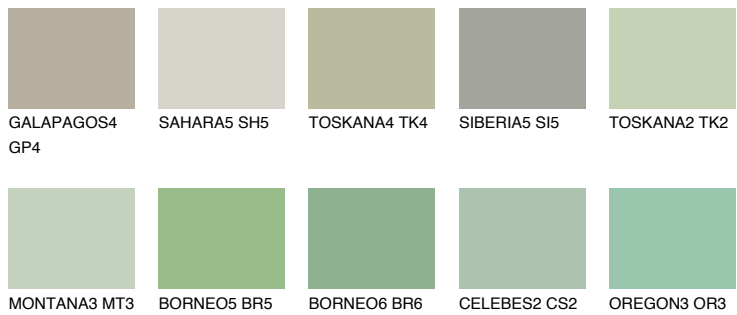

## JAVA4 JV4

48% **TSR** 52%

### Matching colours

#### COLOURS

#### INTENSE

For more information on plasters and paints, go to  
[www.ceresit.ee](http://www.ceresit.ee)

\*The presented colours refer to plasters and paints offered by Ceresit. Due to the use of digital techniques, the presented colours might not represent the original ones, thus they cannot be considered as a reliable colour presentation. We recommend checking the authentic colour samples.