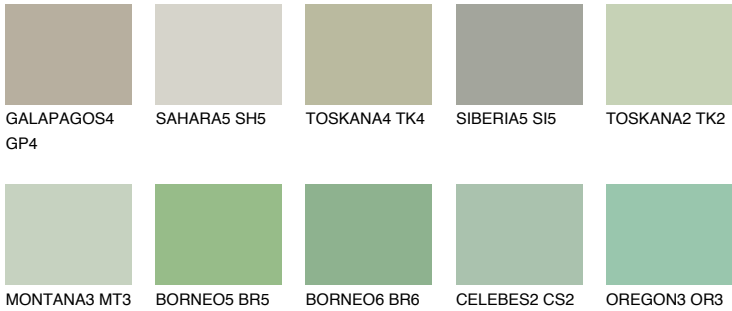

# COLOUR DETAILS

## JAVA4 JV4

48% TSR 52%

### Matching colours

#### COLOURS