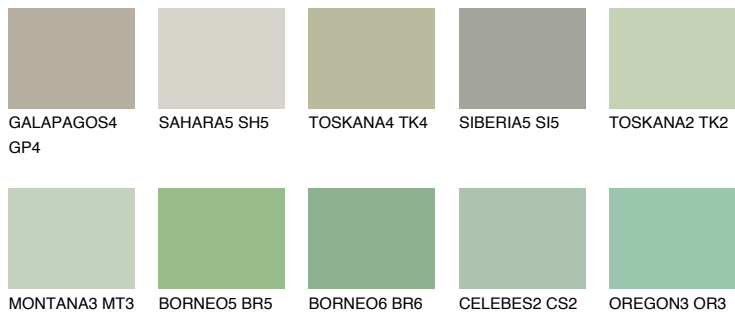

JAVA4 JV4

48% **TSR** 52%

Matching colours

COLOURS

INTENSE

For more information on plasters and paints, go to www.ceresit.ee

*The presented colours refer to plasters and paints offered by Ceresit. Due to the use of digital techniques, the presented colours might not represent the original ones, thus they cannot be considered as a reliable colour presentation. We recommend checking the authentic colour samples.