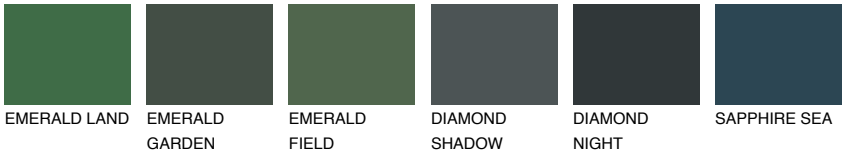

COLOUR DETAILS

JAVA4 JV4

48% TSR 52%

Matching colours

COLOURS

INTENSE

For more information on plasters and paints, go to www.ceresit.ee

*The presented colours refer to plasters and paints offered by Ceresit. Due to the use of digital techniques, the presented colours might not represent the original ones, thus they cannot be considered as a reliable colour presentation. We recommend checking the authentic colour samples.