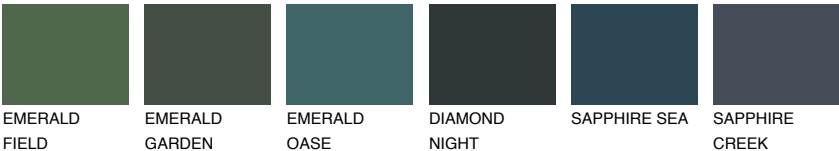

JAVA5 JV5

36% TSR 44%

Matching colours

COLOURS

INTENSE

For more information on plasters and paints, go to www.ceresit.ee

*The presented colours refer to plasters and paints offered by Ceresit. Due to the use of digital techniques, the presented colours might not represent the original ones, thus they cannot be considered as a reliable colour presentation. We recommend checking the authentic colour samples.