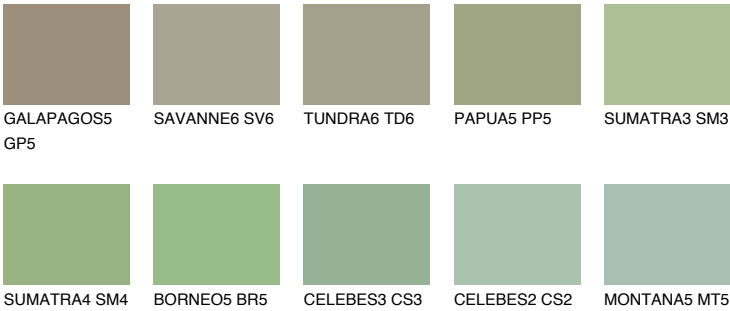

JAVA5 JV5

36% TSR 44%

Matching colours

COLOURS

INTENSE

For more information on plasters and paints, go to www.ceresit.ee

*The presented colours refer to plasters and paints offered by Ceresit. Due to the use of digital techniques, the presented colours might not represent the original ones, thus they cannot be considered as a reliable colour presentation. We recommend checking the authentic colour samples.