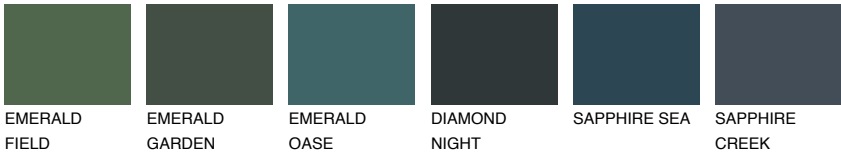

JAVA5 JV5

36% **TSR** 44%

Matching colours

COLOURS

INTENSE

For more information on plasters and paints, go to www.ceresit.ee

*The presented colours refer to plasters and paints offered by Ceresit. Due to the use of digital techniques, the presented colours might not represent the original ones, thus they cannot be considered as a reliable colour presentation. We recommend checking the authentic colour samples.