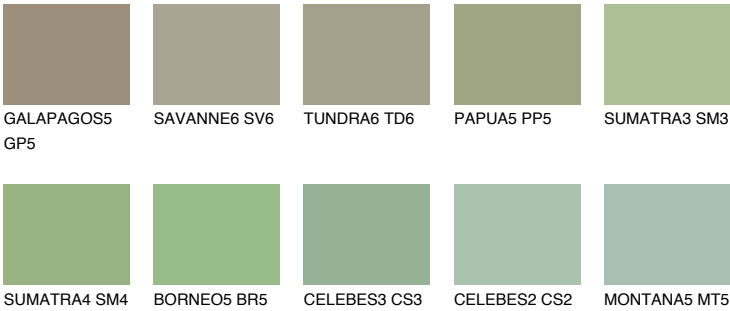

## JAVA5 JV5

36% **TSR** 44%

### Matching colours

#### COLOURS

#### INTENSE

For more information on plasters and paints, go to [www.ceresit.ee](http://www.ceresit.ee)

\*The presented colours refer to plasters and paints offered by Ceresit. Due to the use of digital techniques, the presented colours might not represent the original ones, thus they cannot be considered as a reliable colour presentation. We recommend checking the authentic colour samples.