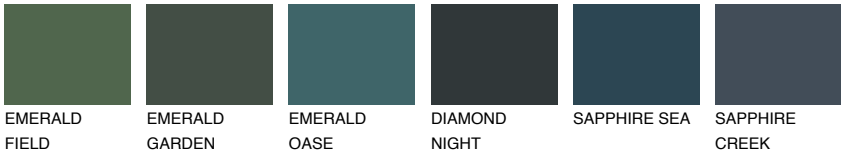

JAVA5 JV5

36% **TSR** 44%

Matching colours

COLOURS

INTENSE

For more information on plasters and paints, go to www.ceresit.ee

*The presented colours refer to plasters and paints offered by Ceresit. Due to the use of digital techniques, the presented colours might not represent the original ones, thus they cannot be considered as a reliable colour presentation. We recommend checking the authentic colour samples.