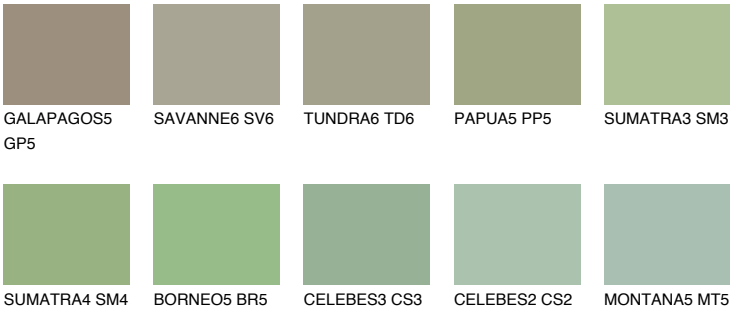

JAVA5 JV5

36% **TSR** 44%

Matching colours

COLOURS

INTENSE

For more information on plasters and paints, go to www.ceresit.ee

*The presented colours refer to plasters and paints offered by Ceresit. Due to the use of digital techniques, the presented colours might not represent the original ones, thus they cannot be considered as a reliable colour presentation. We recommend checking the authentic colour samples.