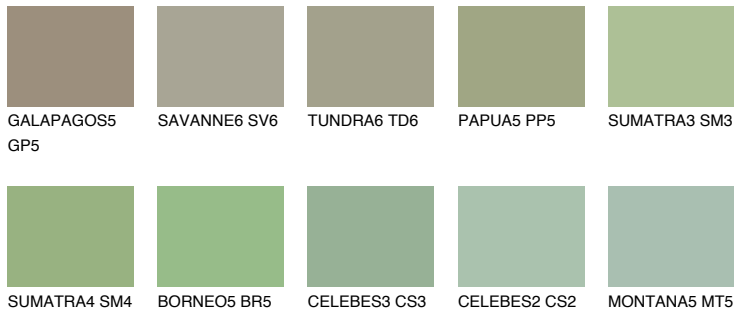

## JAVA5 JV5

36% **TSR** 44%

### Matching colours

#### COLOURS

#### INTENSE

For more information on plasters and paints, go to [www.ceresit.ee](http://www.ceresit.ee)

\*The presented colours refer to plasters and paints offered by Ceresit. Due to the use of digital techniques, the presented colours might not represent the original ones, thus they cannot be considered as a reliable colour presentation. We recommend checking the authentic colour samples.