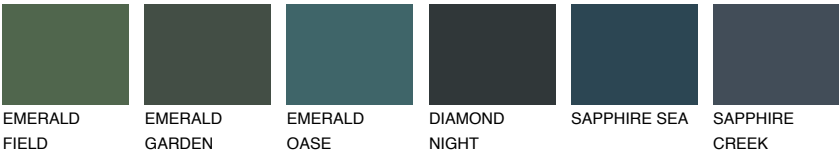

JAVA5 JV5

36% **TSR** 44%

Matching colours

COLOURS

INTENSE

For more information on plasters and paints, go to www.ceresit.ee

*The presented colours refer to plasters and paints offered by Ceresit. Due to the use of digital techniques, the presented colours might not represent the original ones, thus they cannot be considered as a reliable colour presentation. We recommend checking the authentic colour samples.