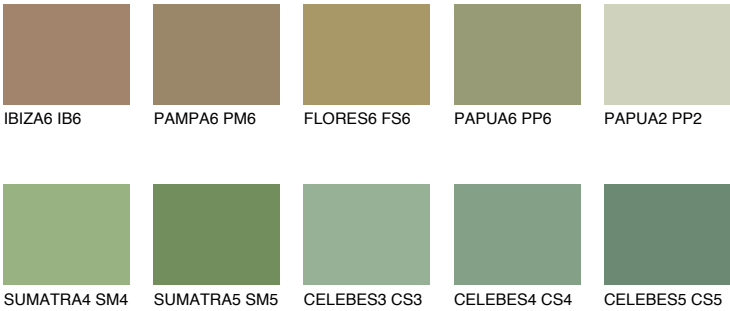

JAVA6 JV6

☀ 29% **TSR 37%**

Matching colours

COLOURS

INTENSE

For more information on plasters and paints, go to www.ceresit.ee

*The presented colours refer to plasters and paints offered by Ceresit. Due to the use of digital techniques, the presented colours might not represent the original ones, thus they cannot be considered as a reliable colour presentation. We recommend checking the authentic colour samples.