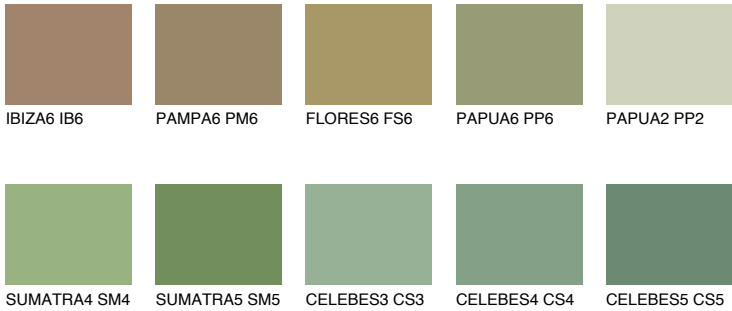

## JAVA6 JV6

☀ 29%    **TSR 37%**

### Matching colours

#### COLOURS

#### INTENSE

For more information on plasters and paints, go to [www.ceresit.ee](http://www.ceresit.ee)

\*The presented colours refer to plasters and paints offered by Ceresit. Due to the use of digital techniques, the presented colours might not represent the original ones, thus they cannot be considered as a reliable colour presentation. We recommend checking the authentic colour samples.