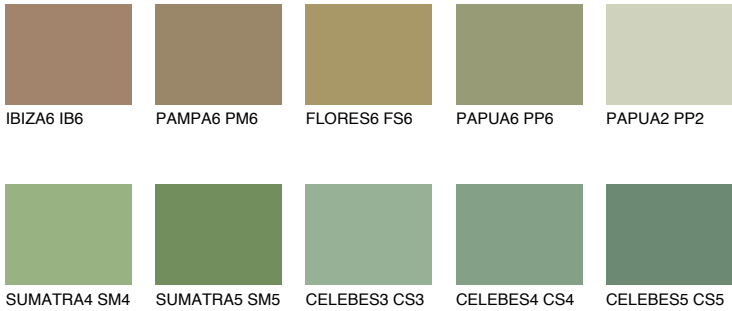

JAVA6 JV6

☀ 29% **TSR 37%**

Matching colours

COLOURS

INTENSE

For more information on plasters and paints, go to www.ceresit.ee

*The presented colours refer to plasters and paints offered by Ceresit. Due to the use of digital techniques, the presented colours might not represent the original ones, thus they cannot be considered as a reliable colour presentation. We recommend checking the authentic colour samples.