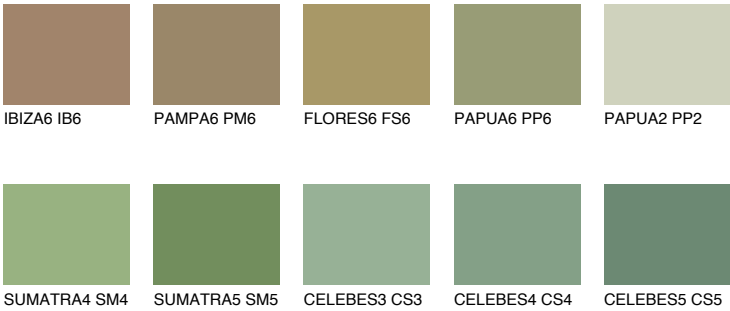

COLOUR DETAILS

JAVA6 JV6

☀ 29% **TSR 37%**

Matching colours

COLOURS

INTENSE

For more information on plasters and paints, go to www.ceresit.ee

*The presented colours refer to plasters and paints offered by Ceresit. Due to the use of digital techniques, the presented colours might not represent the original ones, thus they cannot be considered as a reliable colour presentation. We recommend checking the authentic colour samples.