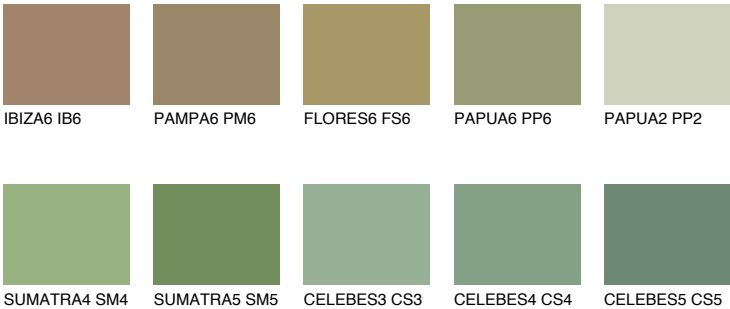

JAVA6 JV6

☀ 29% **TSR 37%**

Matching colours

COLOURS

INTENSE

For more information on plasters and paints, go to www.ceresit.ee

*The presented colours refer to plasters and paints offered by Ceresit. Due to the use of digital techniques, the presented colours might not represent the original ones, thus they cannot be considered as a reliable colour presentation. We recommend checking the authentic colour samples.