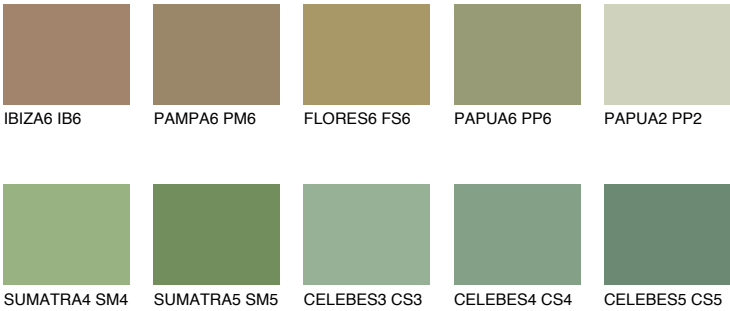

## JAVA6 JV6

☀ 29%    **TSR 37%**

### Matching colours

#### COLOURS

#### INTENSE

For more information on plasters and paints, go to [www.ceresit.ee](http://www.ceresit.ee)

\*The presented colours refer to plasters and paints offered by Ceresit. Due to the use of digital techniques, the presented colours might not represent the original ones, thus they cannot be considered as a reliable colour presentation. We recommend checking the authentic colour samples.