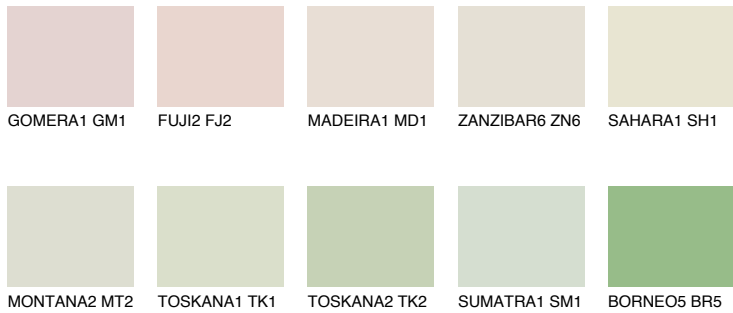

COLOUR DETAILS

TUNDRA1 TD1

74% TSR 68%

Matching colours

COLOURS

INTENSE

For more information on plasters and paints, go to www.ceresit.ee

*The presented colours refer to plasters and paints offered by Ceresit. Due to the use of digital techniques, the presented colours might not represent the original ones, thus they cannot be considered as a reliable colour presentation. We recommend checking the authentic colour samples.