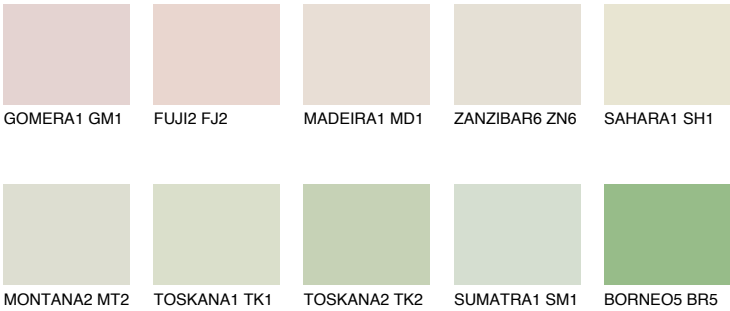

## TUNDRA1 TD1

74% **TSR** 68%

### Matching colours

#### COLOURS

#### INTENSE

For more information on plasters and paints, go to [www.ceresit.ee](http://www.ceresit.ee)

\*The presented colours refer to plasters and paints offered by Ceresit. Due to the use of digital techniques, the presented colours might not represent the original ones, thus they cannot be considered as a reliable colour presentation. We recommend checking the authentic colour samples.