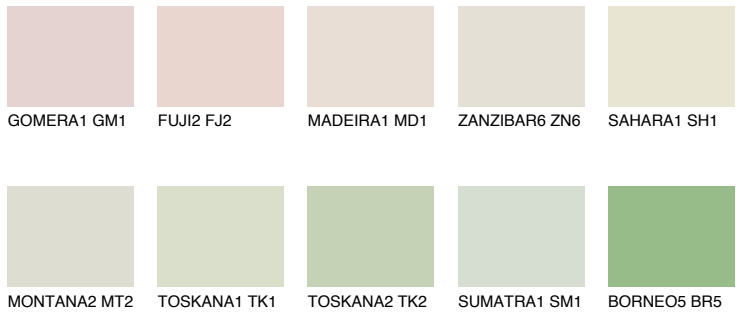

COLOUR DETAILS

TUNDRA1 TD1

74% TSR 68%

Matching colours

COLOURS

INTENSE

For more information on plasters and paints, go to www.ceresit.ee

*The presented colours refer to plasters and paints offered by Ceresit. Due to the use of digital techniques, the presented colours might not represent the original ones, thus they cannot be considered as a reliable colour presentation. We recommend checking the authentic colour samples.