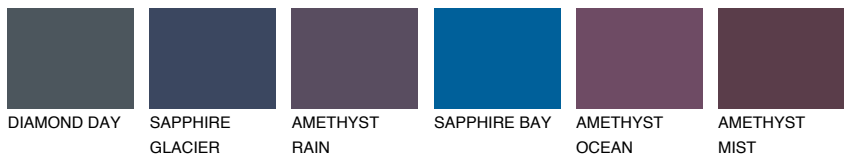

COLOUR DETAILS

ALASKA5 AL5

58% TSR 52%

Matching colours

COLOURS

INTENSE

For more information on plasters and paints, go to www.ceresit.ee

*The presented colours refer to plasters and paints offered by Ceresit. Due to the use of digital techniques, the presented colours might not represent the original ones, thus they cannot be considered as a reliable colour presentation. We recommend checking the authentic colour samples.