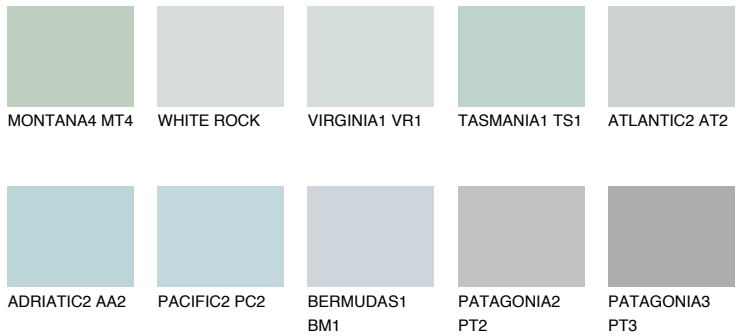

COLOUR DETAILS

ALASKA5 AL5

58% TSR 52%

Matching colours

COLOURS

INTENSE

For more information on plasters and paints, go to www.ceresit.ee

*The presented colours refer to plasters and paints offered by Ceresit. Due to the use of digital techniques, the presented colours might not represent the original ones, thus they cannot be considered as a reliable colour presentation. We recommend checking the authentic colour samples.