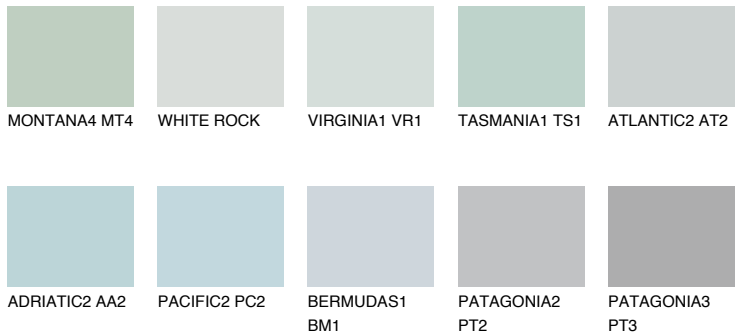

# COLOUR DETAILS

## ALASKA5 AL5

58% TSR 52%

### Matching colours

#### COLOURS