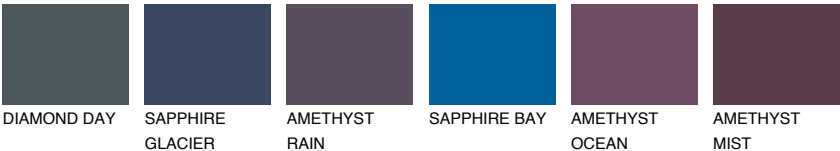

ALASKA5 AL5

58% TSR 52%

Matching colours

COLOURS

INTENSE

For more information on plasters and paints, go to www.ceresit.ee

*The presented colours refer to plasters and paints offered by Ceresit. Due to the use of digital techniques, the presented colours might not represent the original ones, thus they cannot be considered as a reliable colour presentation. We recommend checking the authentic colour samples.