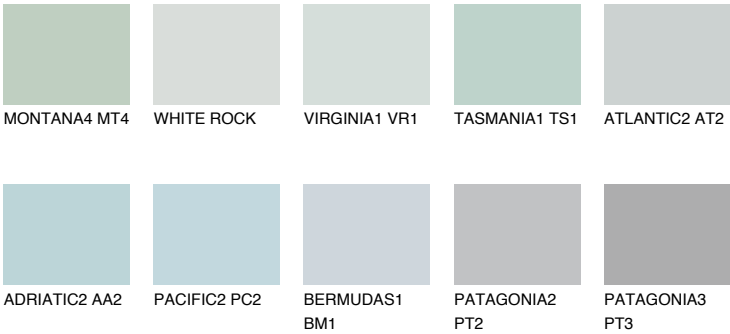

## ALASKA5 AL5

58% TSR 52%

### Matching colours

#### COLOURS

#### INTENSE

For more information on plasters and paints, go to [www.ceresit.ee](http://www.ceresit.ee)

\*The presented colours refer to plasters and paints offered by Ceresit. Due to the use of digital techniques, the presented colours might not represent the original ones, thus they cannot be considered as a reliable colour presentation. We recommend checking the authentic colour samples.