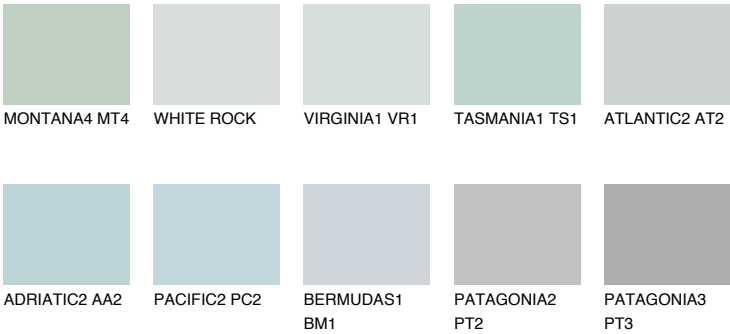

ALASKA5 AL5

58% TSR 52%

Matching colours

COLOURS

INTENSE

For more information on plasters and paints, go to www.ceresit.ee

*The presented colours refer to plasters and paints offered by Ceresit. Due to the use of digital techniques, the presented colours might not represent the original ones, thus they cannot be considered as a reliable colour presentation. We recommend checking the authentic colour samples.