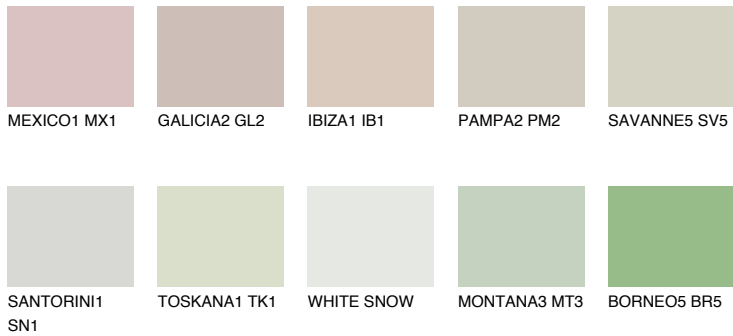

# COLOUR DETAILS

### Matching colours

#### COLOURS

#### INTENSE

For more information on plasters and paints, go to [www.ceresit.ee](http://www.ceresit.ee)

\*The presented colours refer to plasters and paints offered by Ceresit. Due to the use of digital techniques, the presented colours might not represent the original ones, thus they cannot be considered as a reliable colour presentation. We recommend checking the authentic colour samples.