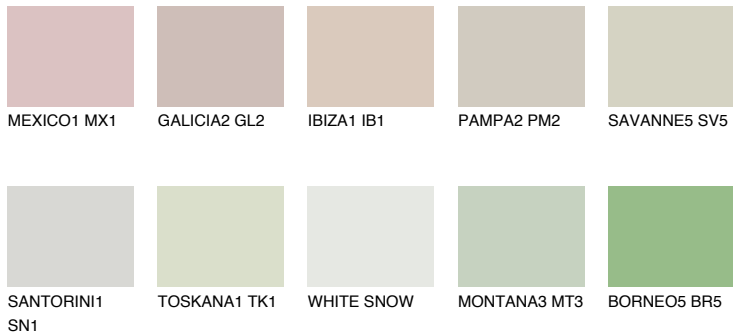

COLOUR DETAILS

TUNDRA2 TD2

68% TSR 64%

Matching colours

COLOURS

INTENSE

For more information on plasters and paints, go to www.ceresit.ee

*The presented colours refer to plasters and paints offered by Ceresit. Due to the use of digital techniques, the presented colours might not represent the original ones, thus they cannot be considered as a reliable colour presentation. We recommend checking the authentic colour samples.