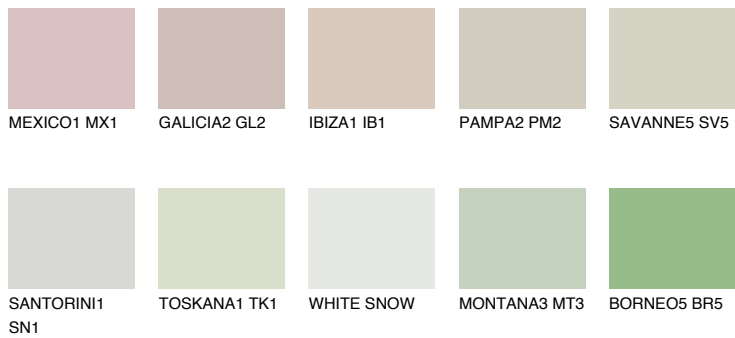

COLOUR DETAILS

TUNDRA2 TD2

68% **TSR** 64%

Matching colours

COLOURS

INTENSE

For more information on plasters and paints, go to www.ceresit.ee

*The presented colours refer to plasters and paints offered by Ceresit. Due to the use of digital techniques, the presented colours might not represent the original ones, thus they cannot be considered as a reliable colour presentation. We recommend checking the authentic colour samples.