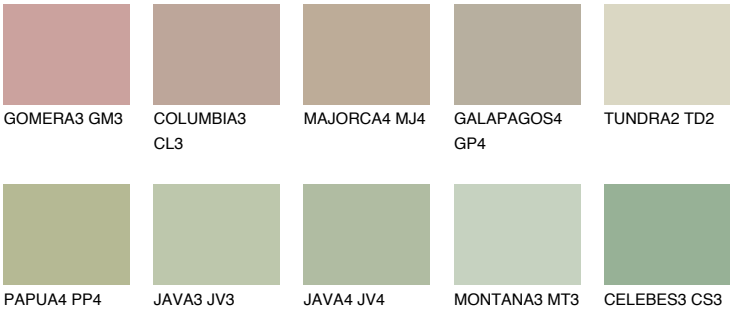

TUNDRA3 TD3

55% **TSR** 54%

Matching colours

COLOURS

INTENSE

For more information on plasters and paints, go to www.ceresit.ee

*The presented colours refer to plasters and paints offered by Ceresit. Due to the use of digital techniques, the presented colours might not represent the original ones, thus they cannot be considered as a reliable colour presentation. We recommend checking the authentic colour samples.