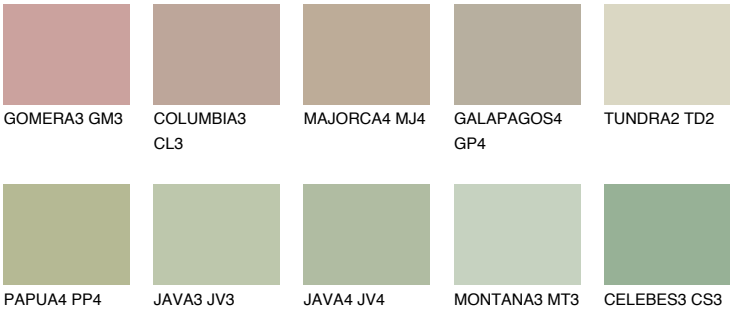

TUNDRA3 TD3

55% TSR 54%

Matching colours

COLOURS

INTENSE

For more information on plasters and paints, go to www.ceresit.ee

*The presented colours refer to plasters and paints offered by Ceresit. Due to the use of digital techniques, the presented colours might not represent the original ones, thus they cannot be considered as a reliable colour presentation. We recommend checking the authentic colour samples.