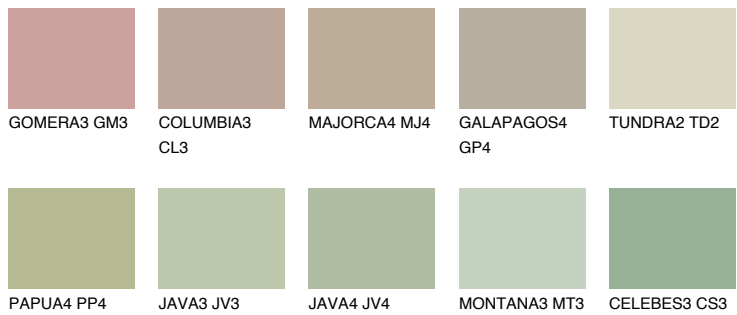

## TUNDRA3 TD3

55% **TSR** 54%

### Matching colours

#### COLOURS

#### INTENSE

For more information on plasters and paints, go to [www.ceresit.ee](http://www.ceresit.ee)

\*The presented colours refer to plasters and paints offered by Ceresit. Due to the use of digital techniques, the presented colours might not represent the original ones, thus they cannot be considered as a reliable colour presentation. We recommend checking the authentic colour samples.