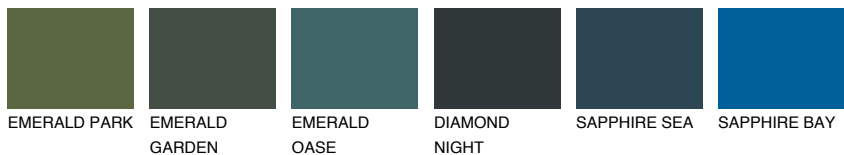

TUNDRA3 TD3

55% **TSR** 54%

Matching colours

COLOURS

INTENSE

For more information on plasters and paints, go to www.ceresit.ee

*The presented colours refer to plasters and paints offered by Ceresit. Due to the use of digital techniques, the presented colours might not represent the original ones, thus they cannot be considered as a reliable colour presentation. We recommend checking the authentic colour samples.