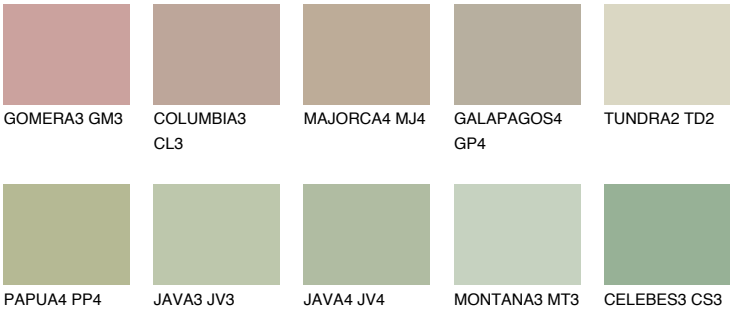

## TUNDRA3 TD3

55% **TSR** 54%

### Matching colours

#### COLOURS

#### INTENSE

For more information on plasters and paints, go to [www.ceresit.ee](http://www.ceresit.ee)

\*The presented colours refer to plasters and paints offered by Ceresit. Due to the use of digital techniques, the presented colours might not represent the original ones, thus they cannot be considered as a reliable colour presentation. We recommend checking the authentic colour samples.