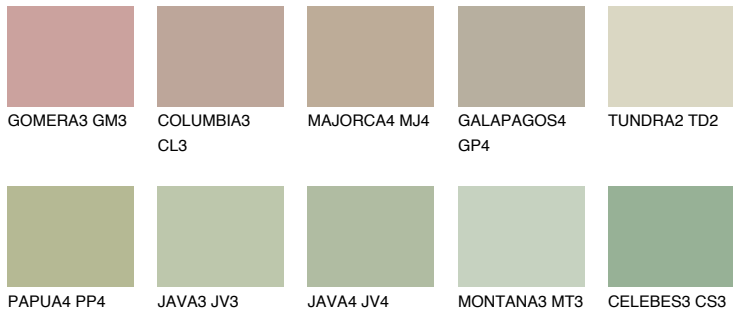

# COLOUR DETAILS

### Matching colours

#### COLOURS

#### INTENSE

For more information on plasters and paints, go to [www.ceresit.ee](http://www.ceresit.ee)

\*The presented colours refer to plasters and paints offered by Ceresit. Due to the use of digital techniques, the presented colours might not represent the original ones, thus they cannot be considered as a reliable colour presentation. We recommend checking the authentic colour samples.