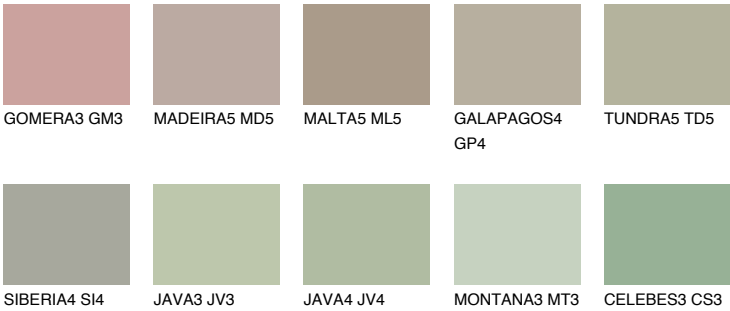

TUNDRA4 TD4

45% **TSR** 41%

Matching colours

COLOURS

INTENSE

For more information on plasters and paints, go to www.ceresit.ee

*The presented colours refer to plasters and paints offered by Ceresit. Due to the use of digital techniques, the presented colours might not represent the original ones, thus they cannot be considered as a reliable colour presentation. We recommend checking the authentic colour samples.