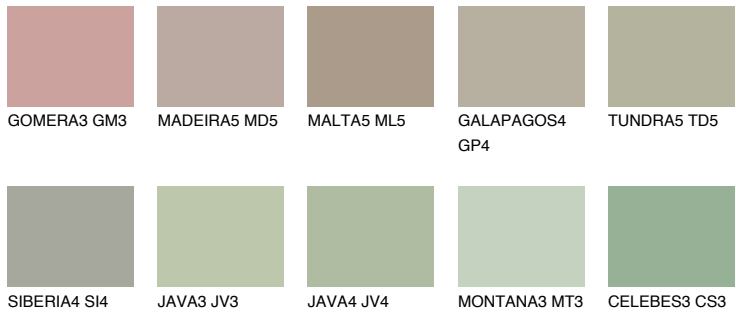

TUNDRA4 TD4

45% **TSR** 41%

Matching colours

COLOURS

INTENSE

For more information on plasters and paints, go to www.ceresit.ee

*The presented colours refer to plasters and paints offered by Ceresit. Due to the use of digital techniques, the presented colours might not represent the original ones, thus they cannot be considered as a reliable colour presentation. We recommend checking the authentic colour samples.