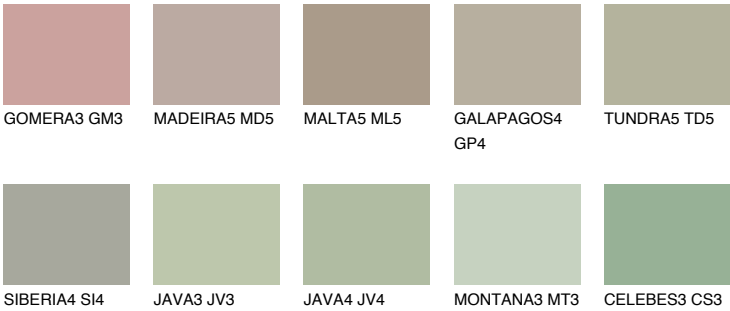

## TUNDRA4 TD4

45% **TSR** 41%

### Matching colours

#### COLOURS

#### INTENSE

For more information on plasters and paints, go to [www.ceresit.ee](http://www.ceresit.ee)

\*The presented colours refer to plasters and paints offered by Ceresit. Due to the use of digital techniques, the presented colours might not represent the original ones, thus they cannot be considered as a reliable colour presentation. We recommend checking the authentic colour samples.