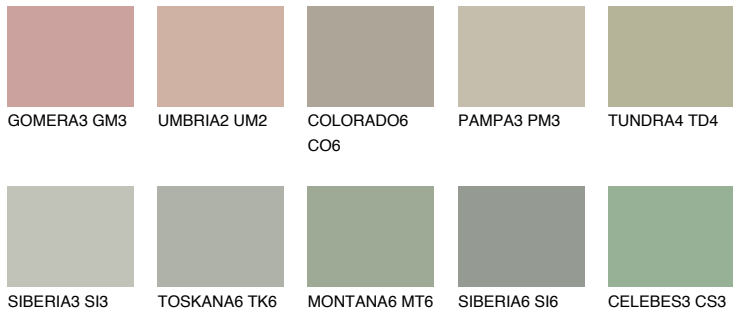

COLOUR DETAILS

TUNDRA5 TD5

44% TSR 39%

Matching colours

COLOURS

INTENSE

For more information on plasters and paints, go to www.ceresit.ee

*The presented colours refer to plasters and paints offered by Ceresit. Due to the use of digital techniques, the presented colours might not represent the original ones, thus they cannot be considered as a reliable colour presentation. We recommend checking the authentic colour samples.