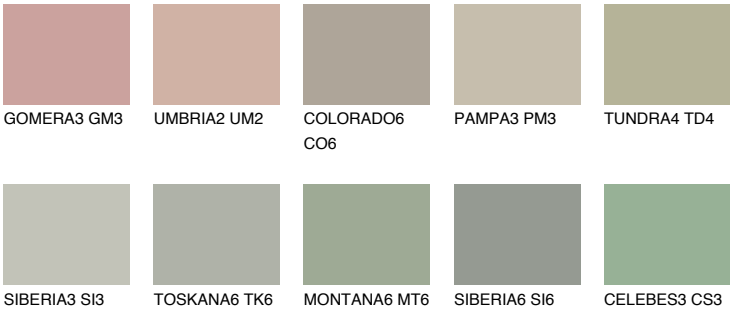

# COLOUR DETAILS

### Matching colours

#### COLOURS

#### INTENSE

For more information on plasters and paints, go to [www.ceresit.ee](http://www.ceresit.ee)

\*The presented colours refer to plasters and paints offered by Ceresit. Due to the use of digital techniques, the presented colours might not represent the original ones, thus they cannot be considered as a reliable colour presentation. We recommend checking the authentic colour samples.