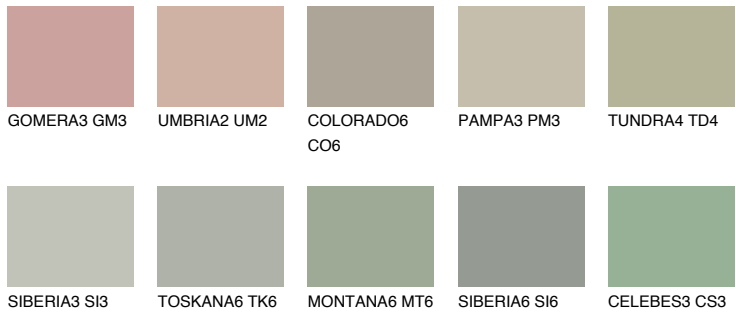

COLOUR DETAILS

TUNDRA5 TD5

44% TSR 39%

Matching colours

COLOURS

INTENSE

For more information on plasters and paints, go to www.ceresit.ee

*The presented colours refer to plasters and paints offered by Ceresit. Due to the use of digital techniques, the presented colours might not represent the original ones, thus they cannot be considered as a reliable colour presentation. We recommend checking the authentic colour samples.