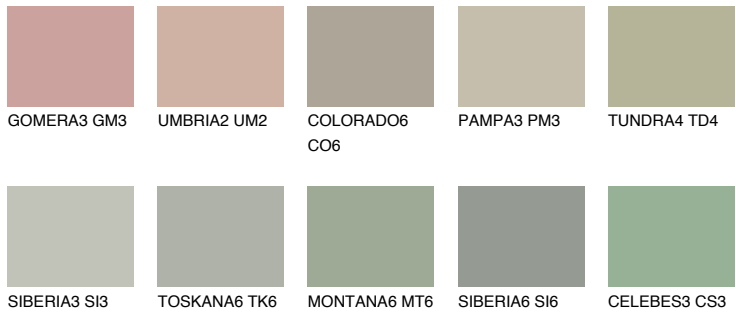

# COLOUR DETAILS

### Matching colours

#### COLOURS

#### INTENSE

For more information on plasters and paints, go to [www.ceresit.ee](http://www.ceresit.ee)

\*The presented colours refer to plasters and paints offered by Ceresit. Due to the use of digital techniques, the presented colours might not represent the original ones, thus they cannot be considered as a reliable colour presentation. We recommend checking the authentic colour samples.