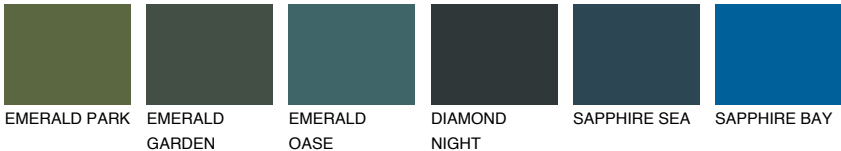

TUNDRA6 TD6

☀️ 35%   **TSR** 31%

Matching colours

COLOURS

INTENSE

For more information on plasters and paints, go to www.ceresit.ee

*The presented colours refer to plasters and paints offered by Ceresit. Due to the use of digital techniques, the presented colours might not represent the original ones, thus they cannot be considered as a reliable colour presentation. We recommend checking the authentic colour samples.