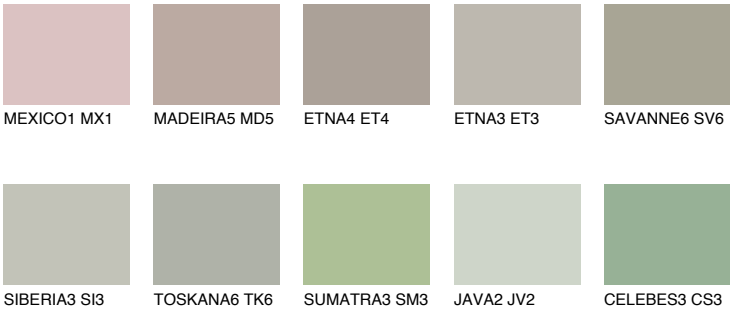

## TUNDRA6 TD6

☀ 35%   **TSR** 31%

### Matching colours

#### COLOURS

#### INTENSE

For more information on plasters and paints, go to [www.ceresit.ee](http://www.ceresit.ee)

\*The presented colours refer to plasters and paints offered by Ceresit. Due to the use of digital techniques, the presented colours might not represent the original ones, thus they cannot be considered as a reliable colour presentation. We recommend checking the authentic colour samples.