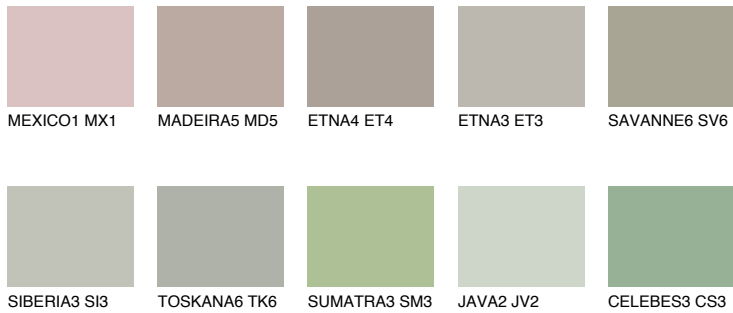

# COLOUR DETAILS

## TUNDRA6 TD6

☀️ 35%    **TSR** 31%

### Matching colours

#### COLOURS