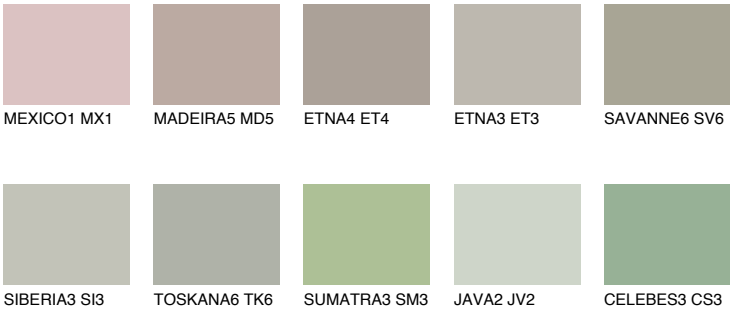

## TUNDRA6 TD6

☀️ 35%    **TSR** 31%

### Matching colours

#### COLOURS

#### INTENSE

For more information on plasters and paints, go to [www.ceresit.ee](http://www.ceresit.ee)

\*The presented colours refer to plasters and paints offered by Ceresit. Due to the use of digital techniques, the presented colours might not represent the original ones, thus they cannot be considered as a reliable colour presentation. We recommend checking the authentic colour samples.