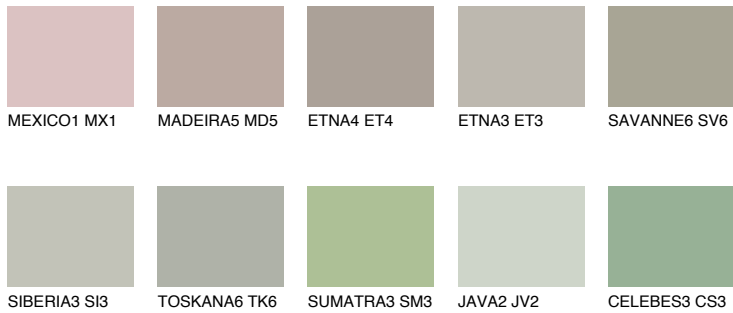

COLOUR DETAILS

TUNDRA6 TD6

☀ 35% **TSR** 31%

Matching colours

COLOURS

INTENSE

For more information on plasters and paints, go to www.ceresit.ee

*The presented colours refer to plasters and paints offered by Ceresit. Due to the use of digital techniques, the presented colours might not represent the original ones, thus they cannot be considered as a reliable colour presentation. We recommend checking the authentic colour samples.