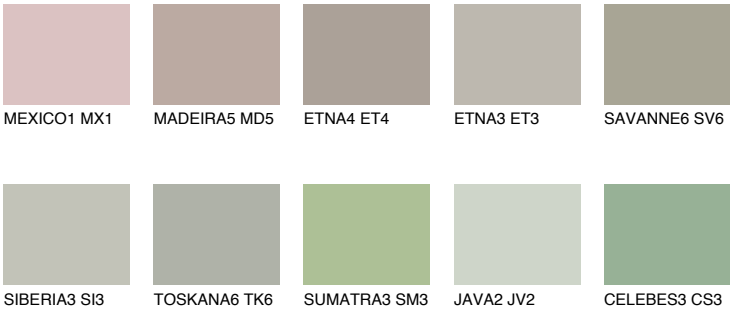

## TUNDRA6 TD6

☀ 35%    **TSR** 31%

### Matching colours

#### COLOURS

#### INTENSE

For more information on plasters and paints, go to [www.ceresit.ee](http://www.ceresit.ee)

\*The presented colours refer to plasters and paints offered by Ceresit. Due to the use of digital techniques, the presented colours might not represent the original ones, thus they cannot be considered as a reliable colour presentation. We recommend checking the authentic colour samples.