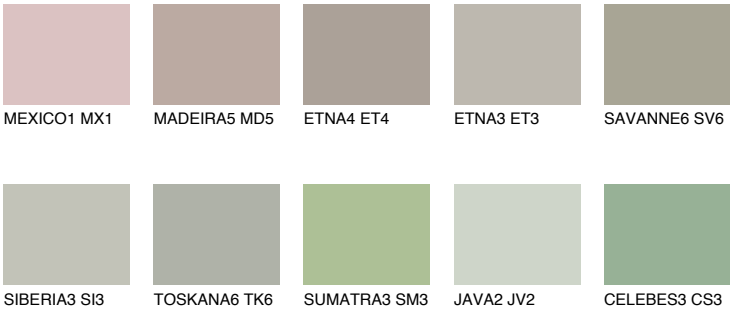

## TUNDRA6 TD6

35% TSR 31%

### Matching colours

#### COLOURS

#### INTENSE

For more information on plasters and paints, go to [www.ceresit.ee](http://www.ceresit.ee)

\*The presented colours refer to plasters and paints offered by Ceresit. Due to the use of digital techniques, the presented colours might not represent the original ones, thus they cannot be considered as a reliable colour presentation. We recommend checking the authentic colour samples.