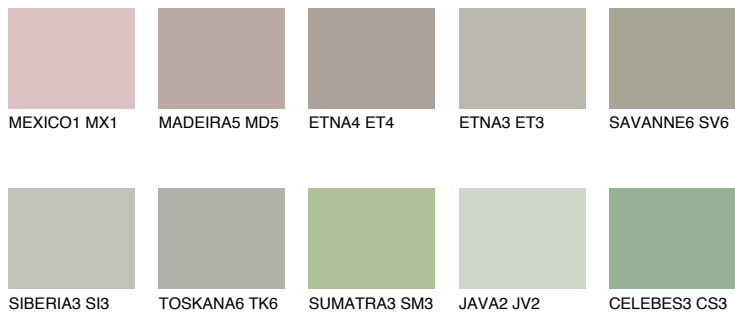

# COLOUR DETAILS

## TUNDRA6 TD6

☀️ 35%    **TSR** 31%

### Matching colours

#### COLOURS