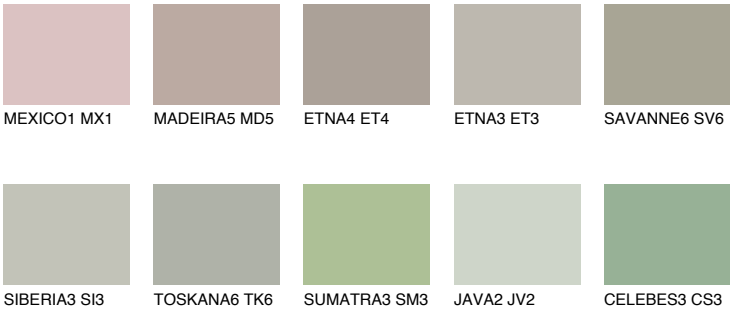

## TUNDRA6 TD6

35% **TSR** 31%

### Matching colours

#### COLOURS

#### INTENSE

For more information on plasters and paints, go to [www.ceresit.ee](http://www.ceresit.ee)

\*The presented colours refer to plasters and paints offered by Ceresit. Due to the use of digital techniques, the presented colours might not represent the original ones, thus they cannot be considered as a reliable colour presentation. We recommend checking the authentic colour samples.