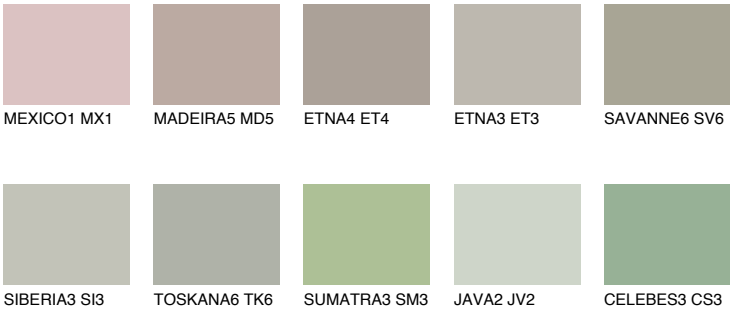

TUNDRA6 TD6

☀ 35% **TSR** 31%

Matching colours

COLOURS

INTENSE

For more information on plasters and paints, go to www.ceresit.ee

*The presented colours refer to plasters and paints offered by Ceresit. Due to the use of digital techniques, the presented colours might not represent the original ones, thus they cannot be considered as a reliable colour presentation. We recommend checking the authentic colour samples.