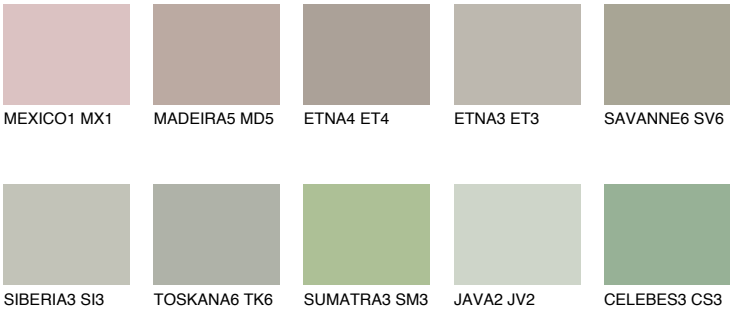

TUNDRA6 TD6

35% TSR 31%

Matching colours

COLOURS

INTENSE

For more information on plasters and paints, go to www.ceresit.ee

*The presented colours refer to plasters and paints offered by Ceresit. Due to the use of digital techniques, the presented colours might not represent the original ones, thus they cannot be considered as a reliable colour presentation. We recommend checking the authentic colour samples.