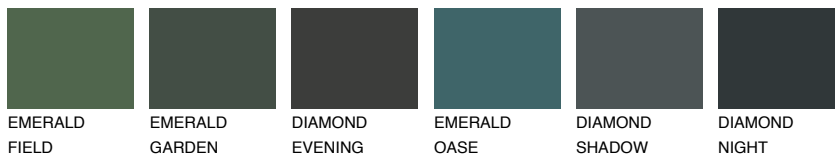

COLOUR DETAILS

TOSKANA1 TK1

72% TSR 68%

Matching colours

COLOURS

INTENSE

For more information on plasters and paints, go to www.ceresit.ee

*The presented colours refer to plasters and paints offered by Ceresit. Due to the use of digital techniques, the presented colours might not represent the original ones, thus they cannot be considered as a reliable colour presentation. We recommend checking the authentic colour samples.