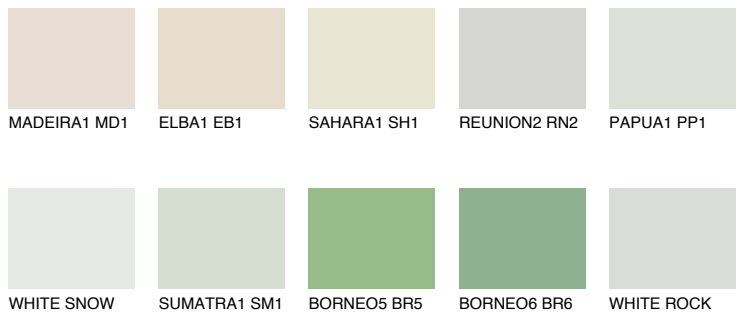

COLOUR DETAILS

TOSKANA1 TK1

72% TSR 68%

Matching colours

COLOURS

INTENSE

For more information on plasters and paints, go to www.ceresit.ee

*The presented colours refer to plasters and paints offered by Ceresit. Due to the use of digital techniques, the presented colours might not represent the original ones, thus they cannot be considered as a reliable colour presentation. We recommend checking the authentic colour samples.