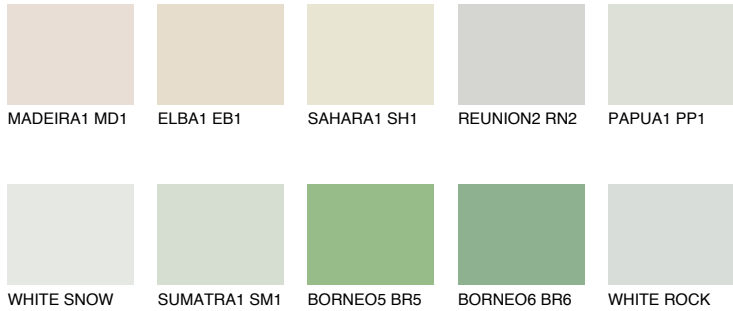

COLOUR DETAILS

TOSKANA1 TK1

72% TSR 68%

Matching colours

COLOURS

INTENSE

For more information on plasters and paints, go to www.ceresit.ee

*The presented colours refer to plasters and paints offered by Ceresit. Due to the use of digital techniques, the presented colours might not represent the original ones, thus they cannot be considered as a reliable colour presentation. We recommend checking the authentic colour samples.