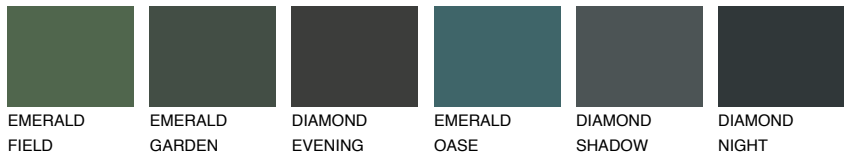

COLOUR DETAILS

TOSKANA1 TK1

72% TSR 68%

Matching colours

COLOURS

INTENSE

For more information on plasters and paints, go to www.ceresit.ee

*The presented colours refer to plasters and paints offered by Ceresit. Due to the use of digital techniques, the presented colours might not represent the original ones, thus they cannot be considered as a reliable colour presentation. We recommend checking the authentic colour samples.