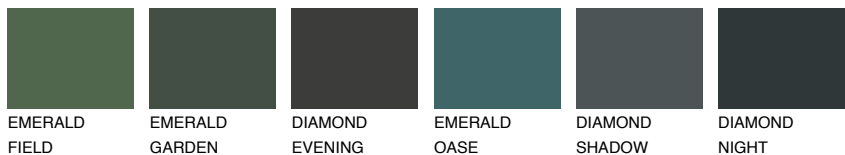

COLOUR DETAILS

TOSKANA1 TK1

72% TSR 68%

Matching colours

COLOURS

INTENSE

For more information on plasters and paints, go to www.ceresit.ee

*The presented colours refer to plasters and paints offered by Ceresit. Due to the use of digital techniques, the presented colours might not represent the original ones, thus they cannot be considered as a reliable colour presentation. We recommend checking the authentic colour samples.