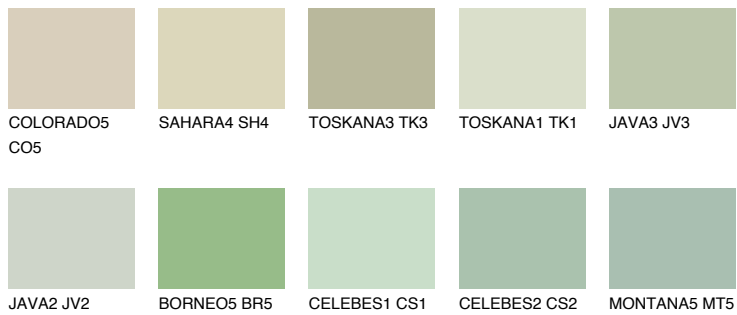

COLOUR DETAILS

TOSKANA2 TK2

62% TSR 62%

Matching colours

COLOURS

INTENSE

For more information on plasters and paints, go to www.ceresit.ee

*The presented colours refer to plasters and paints offered by Ceresit. Due to the use of digital techniques, the presented colours might not represent the original ones, thus they cannot be considered as a reliable colour presentation. We recommend checking the authentic colour samples.