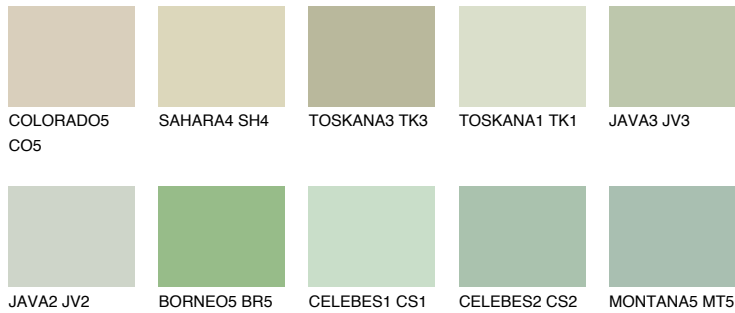

COLOUR DETAILS

TOSKANA2 TK2

62% TSR 62%

Matching colours

COLOURS

INTENSE

For more information on plasters and paints, go to www.ceresit.ee

*The presented colours refer to plasters and paints offered by Ceresit. Due to the use of digital techniques, the presented colours might not represent the original ones, thus they cannot be considered as a reliable colour presentation. We recommend checking the authentic colour samples.