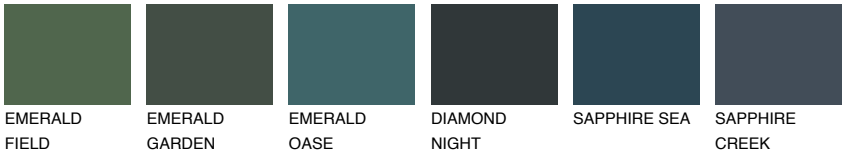

COLOUR DETAILS

TOSKANA2 TK2

62% TSR 62%

Matching colours

COLOURS

INTENSE

For more information on plasters and paints, go to www.ceresit.ee

*The presented colours refer to plasters and paints offered by Ceresit. Due to the use of digital techniques, the presented colours might not represent the original ones, thus they cannot be considered as a reliable colour presentation. We recommend checking the authentic colour samples.