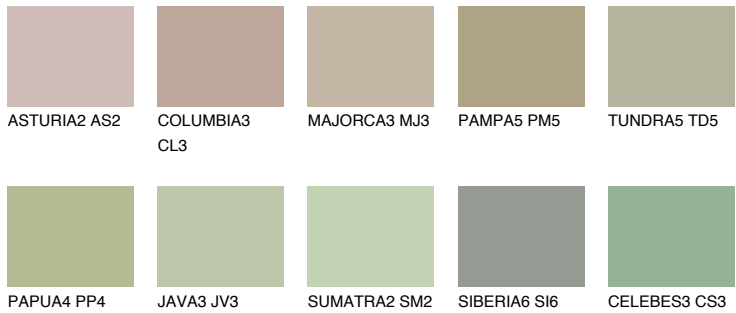

COLOUR DETAILS

TOSKANA3 TK3

47% TSR 45%

Matching colours

COLOURS

INTENSE

For more information on plasters and paints, go to www.ceresit.ee

*The presented colours refer to plasters and paints offered by Ceresit. Due to the use of digital techniques, the presented colours might not represent the original ones, thus they cannot be considered as a reliable colour presentation. We recommend checking the authentic colour samples.