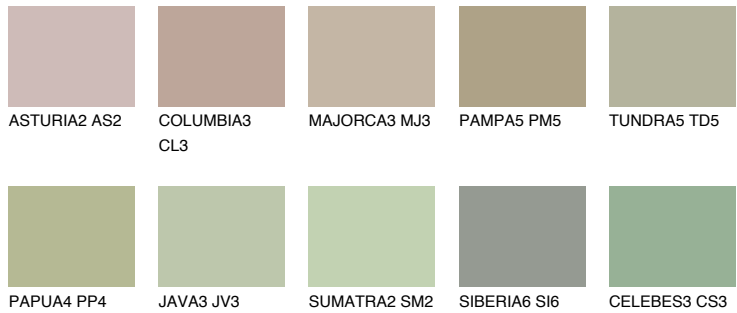

COLOUR DETAILS

TOSKANA3 TK3

47% TSR 45%

Matching colours

COLOURS

INTENSE

For more information on plasters and paints, go to www.ceresit.ee

*The presented colours refer to plasters and paints offered by Ceresit. Due to the use of digital techniques, the presented colours might not represent the original ones, thus they cannot be considered as a reliable colour presentation. We recommend checking the authentic colour samples.