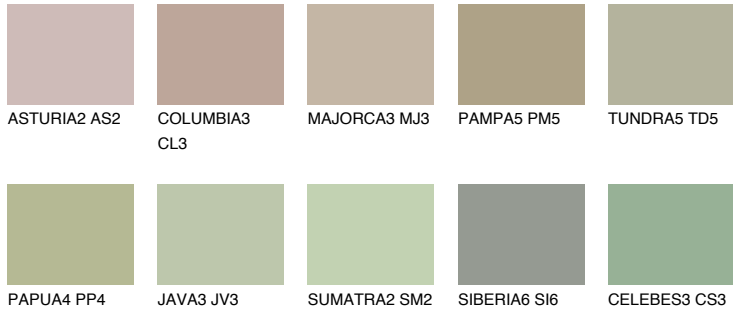

# COLOUR DETAILS

### Matching colours

#### COLOURS

#### INTENSE

For more information on plasters and paints, go to [www.ceresit.ee](http://www.ceresit.ee)

\*The presented colours refer to plasters and paints offered by Ceresit. Due to the use of digital techniques, the presented colours might not represent the original ones, thus they cannot be considered as a reliable colour presentation. We recommend checking the authentic colour samples.