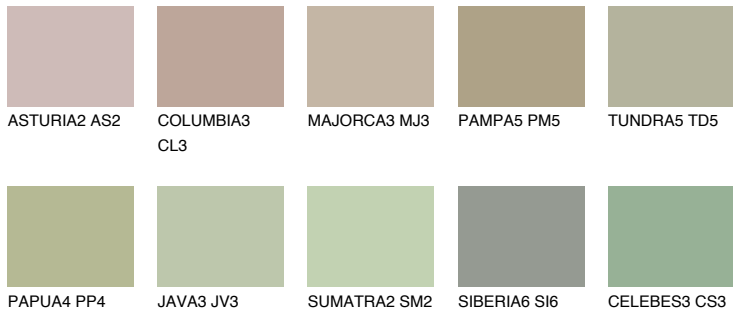

# COLOUR DETAILS

### Matching colours

#### COLOURS

#### INTENSE

For more information on plasters and paints, go to [www.ceresit.ee](http://www.ceresit.ee)

\*The presented colours refer to plasters and paints offered by Ceresit. Due to the use of digital techniques, the presented colours might not represent the original ones, thus they cannot be considered as a reliable colour presentation. We recommend checking the authentic colour samples.