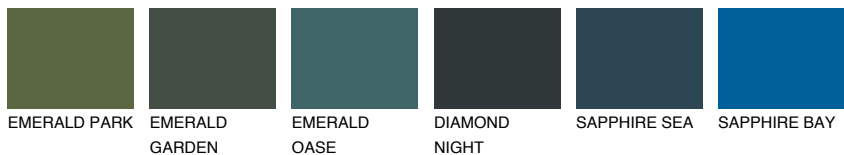

COLOUR DETAILS

TOSKANA3 TK3

47% TSR 45%

Matching colours

COLOURS

INTENSE

For more information on plasters and paints, go to www.ceresit.ee

*The presented colours refer to plasters and paints offered by Ceresit. Due to the use of digital techniques, the presented colours might not represent the original ones, thus they cannot be considered as a reliable colour presentation. We recommend checking the authentic colour samples.