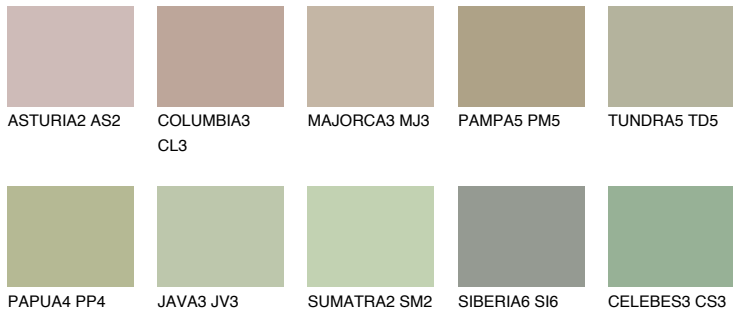

COLOUR DETAILS

TOSKANA3 TK3

47% TSR 45%

Matching colours

COLOURS

INTENSE

For more information on plasters and paints, go to www.ceresit.ee

*The presented colours refer to plasters and paints offered by Ceresit. Due to the use of digital techniques, the presented colours might not represent the original ones, thus they cannot be considered as a reliable colour presentation. We recommend checking the authentic colour samples.