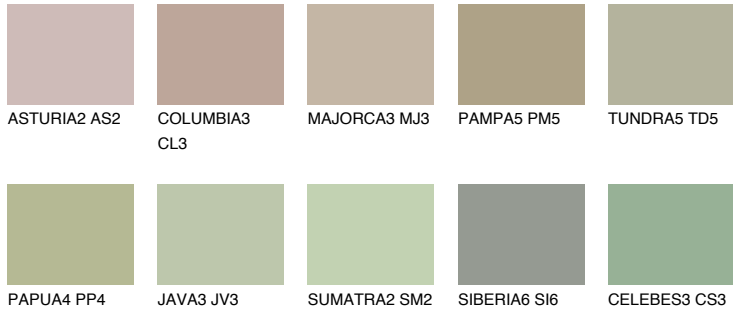

COLOUR DETAILS

TOSKANA3 TK3

47% TSR 45%

Matching colours

COLOURS

INTENSE

For more information on plasters and paints, go to www.ceresit.ee

*The presented colours refer to plasters and paints offered by Ceresit. Due to the use of digital techniques, the presented colours might not represent the original ones, thus they cannot be considered as a reliable colour presentation. We recommend checking the authentic colour samples.