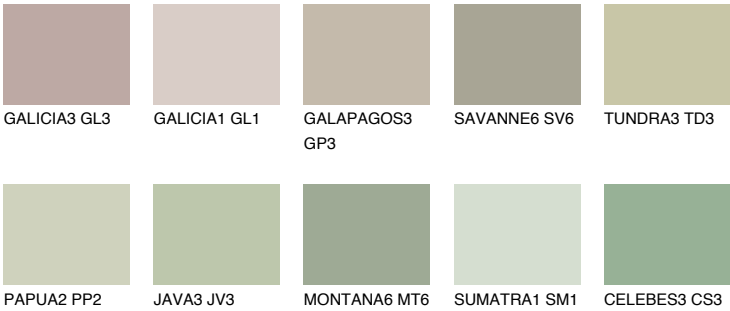

TOSKANA4 TK4

48% TSR 47%

Matching colours

COLOURS

INTENSE

For more information on plasters and paints, go to www.ceresit.ee

*The presented colours refer to plasters and paints offered by Ceresit. Due to the use of digital techniques, the presented colours might not represent the original ones, thus they cannot be considered as a reliable colour presentation. We recommend checking the authentic colour samples.