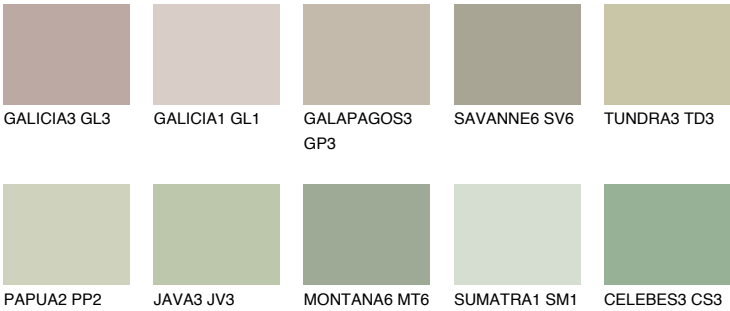

## TOSKANA4 TK4

48% TSR 47%

### Matching colours

#### COLOURS

#### INTENSE

For more information on plasters and paints, go to [www.ceresit.ee](http://www.ceresit.ee)

\*The presented colours refer to plasters and paints offered by Ceresit. Due to the use of digital techniques, the presented colours might not represent the original ones, thus they cannot be considered as a reliable colour presentation. We recommend checking the authentic colour samples.